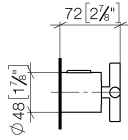

## TARA Regulator handle - Brushed Durabronz (23kt Gold)

---

TARA

11 431 892

11 431 892

mm [inches]

11 431 892

Parts for other  
finishes can be found  
here: [Chrome](#)