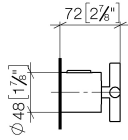

TARA Regulator handle - Matte Black

TARA

11 431 892

11 431 892

mm [inches]

11 431 892

Parts for other
finishes can be found
here: [Chrome](#)

Spare parts list