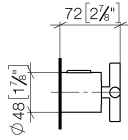

TARA Regulator handle - Brushed Bronze

TARA

11 431 892

11 431 892

mm [inches]

11 431 892

Parts for other
finishes can be found
here: [Chrome](#)

Spare parts list