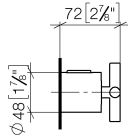

TARA Regulator handle - Brushed Champagne (22kt Gold)

TARA

11 431 892

11 431 892

mm [inches]

11 431 892

Parts for other
finishes can be found
here: [Chrome](#)

Spare parts list