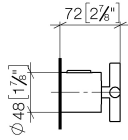

## TARA Regulator handle - Champagne (22kt Gold)

---

TARA

11 431 892

11 431 892

mm [inches]

11 431 892

Parts for other  
finishes can be found  
here: [Chrome](#)