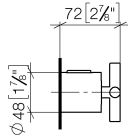

TARA Regulator handle - Brushed Chrome

TARA

11 431 892

11 431 892

mm [inches]

11 431 892

Parts for other
finishes can be found
here: [Chrome](#)

Spare parts list