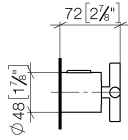

TARA Regulator handle - Brushed Dark Platinum

TARA

11 431 892

11 431 892

mm [inches]

11 431 892

Parts for other
finishes can be found
here: [Chrome](#)

11 431 892