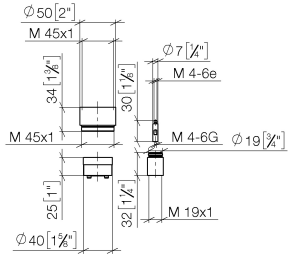

Extension 25 mm -

12 191 970 90

- up to 25 mm: 1 x 12 191 970 90
- 26 mm - 50 mm: 2 x 12 191 970 90

for concealed single-lever shower and bath mixer 36
12X SSS-FF

Extension 25 mm -

12 191 970 90

mm [inches]

Extension 25 mm -

12 191 970 90

Product version up to 7/11/2019

Product version from 7/11/2019

12 191 970 90

Extension 25 mm -

12 191 970 90

Spare parts list

Product version up to 7/11/2019

Product version from 7/11/2019

No.	Item Number	Name	Quantity used	Delivery time
	09 17 01 191 90	sleeve	8	2