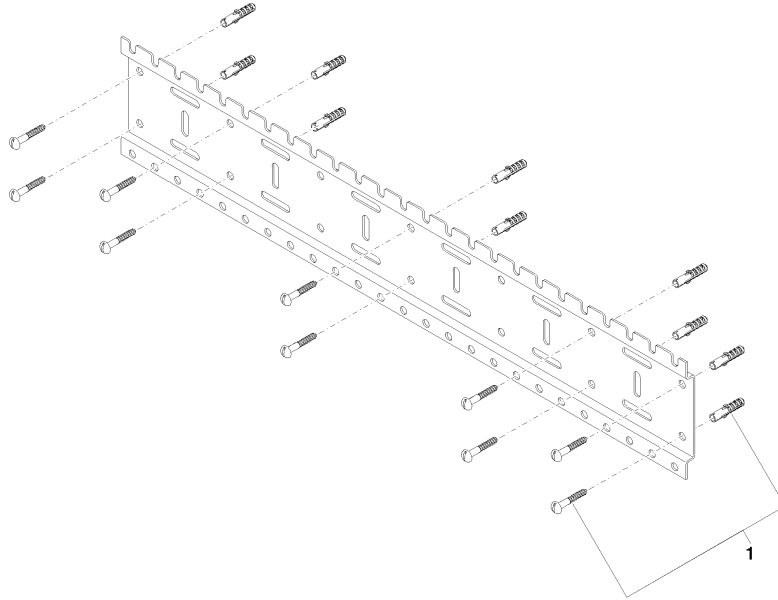

## xGRID Installation track 750 mm -

---

12 315 970 90

- width 750mm
- height 135 mm
- depth 12 mm
- retaining screws and plugs

More information about the xGRID installation track can be found in the planning appendix to the SYMETRICS brochure.

# xGRID Installation track 750 mm -

12 315 970 90

mm [inches]

xGRID Installation track 750 mm -

12 315 970 90

Spare parts list

No.	Item Number	Name	Quantity used	Delivery time
1	04 30 31 024 01 90	fixing set	1	2