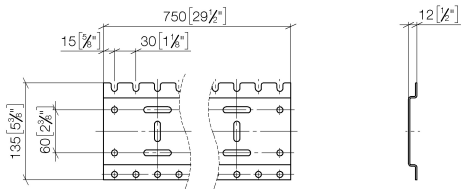

## xGRID Installation track 750 mm -

---

12 315 970 90

- width 750mm
- height 135 mm
- depth 12 mm
- retaining screws and plugs

More information about the xGRID installation track can be found in the planning appendix to the SYMETRICS brochure.

# xGRID Installation track 750 mm -

12 315 970 90

mm [inches]

xGRID Installation track 750 mm -

12 315 970 90

Spare parts list

No.	Item Number	Name	Quantity used	Delivery time
1	04 30 31 024 01 90	fixing set	1	2