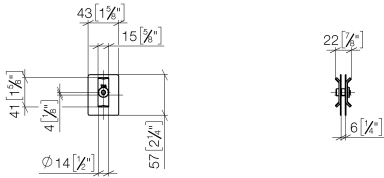

Attachment set for towel bar/tumbler mounting on two sides -

12 351 970 90

Attachment set for towel bar/tumbler mounting on two sides -

12 351 970 90

Attachment set for towel bar/tumbler mounting on two sides -

12 351 970 90

mm [inches]

Attachment set for towel bar/tumbler mounting on two sides -

12 351 970 90