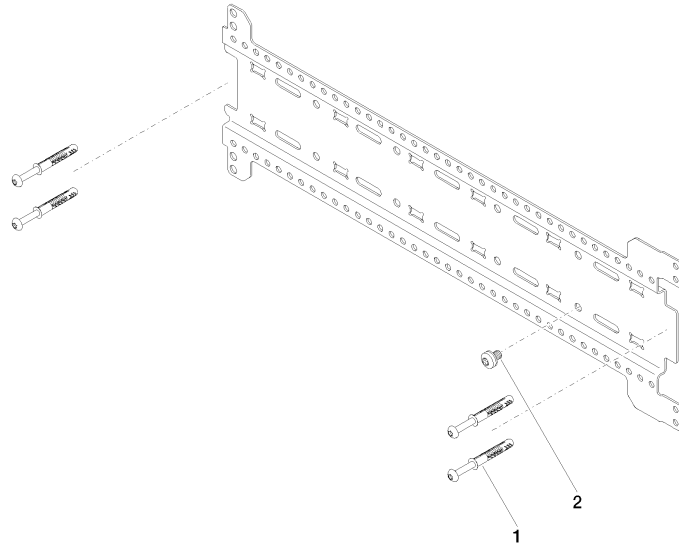

xGRID Installation track set -

12 380 970 90

- width 555mm
- height 135 mm
- depth 12 mm
- retaining screws and plugs

This set contains 3 xGrid installation tracks and includes fixing material

More about the xGRID installation track can be found in the Shower Book brochure

xGRID Installation track set -

12 380 970 90

xGRID Installation track set -

12 380 970 90

Spare parts list

No.	Item Number	Name	Quantity used	Delivery time
1	04 30 31 054 00 90	fixing set	6	2
2	04 30 30 212 00 90	fixing set	3	60