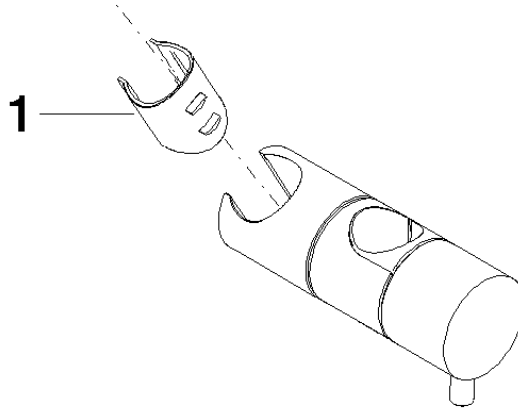

12 570 970

- for pipe diameter 23.5 mm

Fits: IMO, LULU, MADISON, MEM, TARA,  
CL.1, LISSÉ, VAIA, META, CYO

	Brushed Platinum	12 570 970-06
	Chrome	12 570 970-00
	Platinum	12 570 970-08
	Dark Chrome	12 570 970-19
	Light Gold	12 570 970-26
	Brushed Light Gold	12 570 970-27
	Brushed Durabronze (23kt Gold)	12 570 970-28
	Matte Black	12 570 970-33
	Brushed Bronze	12 570 970-42
	Brushed Champagne (22kt Gold)	12 570 970-46
	Champagne (22kt Gold)	12 570 970-47
	Brushed Chrome	12 570 970-93
	Brushed Dark Platinum	12 570 970-99

12 570 970

mm [inches]

12 570 970

Parts for other  
finishes can be found  
here: [Chrome](#)

### Spare parts list

No.	Item Number	Name	Quantity used	Delivery time
1	09 12 12 217 90	sleeve	1	2