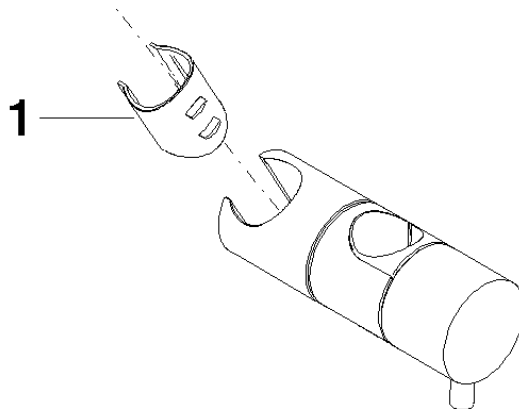

12 570 970

• for pipe diameter 23.5 mm

Fits: IMO, LULU, MADISON, MEM, TARA,  
CL.1, LISSÉ, VAIA, META, CYO

	Platinum	12 570 970-08
	Chrome	12 570 970-00
	Brushed Platinum	12 570 970-06
	Dark Chrome	12 570 970-19
	Light Gold	12 570 970-26
	Brushed Light Gold	12 570 970-27
	Brushed Durabronze (23kt Gold)	12 570 970-28
	Matte Black	12 570 970-33
	Brushed Bronze	12 570 970-42
	Brushed Champagne (22kt Gold)	12 570 970-46
	Champagne (22kt Gold)	12 570 970-47
	Brushed Chrome	12 570 970-93
	Brushed Dark Platinum	12 570 970-99

12 570 970

mm [inches]

12 570 970

Parts for other finishes can be found here: [Chrome](#)

### Spare parts list

No.	Item Number	Name	Quantity used	Delivery time
1	09 12 12 217 90	sleeve	1	2