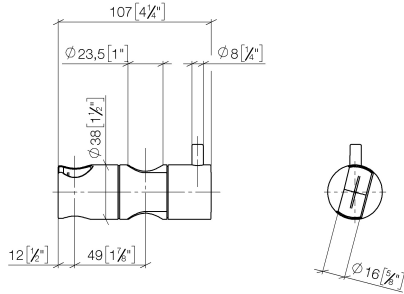

12 570 970

• for pipe diameter 23.5 mm

Fits: IMO, LULU, MADISON, MEM, TARA,
CL.1, LISSÉ, VAIA, META, CYO

	Brushed Light Gold	12 570 970-27
	Chrome	12 570 970-00
	Brushed Platinum	12 570 970-06
	Platinum	12 570 970-08
	Dark Chrome	12 570 970-19
	Light Gold	12 570 970-26
	Brushed Durabronze (23kt Gold)	12 570 970-28
	Matte Black	12 570 970-33
	Brushed Bronze	12 570 970-42
	Brushed Champagne (22kt Gold)	12 570 970-46
	Champagne (22kt Gold)	12 570 970-47
	Brushed Chrome	12 570 970-93
	Brushed Dark Platinum	12 570 970-99

12 570 970

mm [inches]

12 570 970

Parts for other finishes can be found here: [Chrome](#)

Spare parts list

No.	Item Number	Name	Quantity used	Delivery time
1	09 12 12 217 90	sleeve	1	2