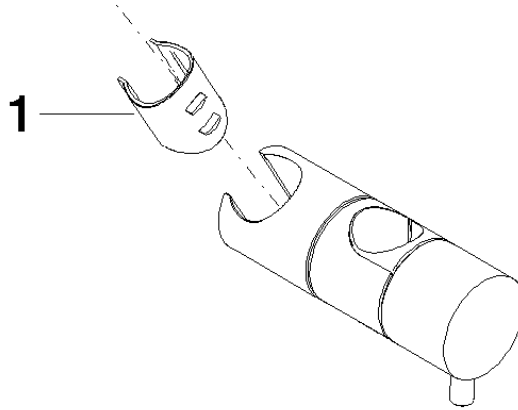

12 570 970

• for pipe diameter 23.5 mm

Fits: IMO, LULU, MADISON, MEM, TARA,
CL.1, LISSÉ, VAIA, META, CYO

	Brushed Light Gold	12 570 970-27
	Chrome	12 570 970-00
	Brushed Platinum	12 570 970-06
	Platinum	12 570 970-08
	Dark Chrome	12 570 970-19
	Light Gold	12 570 970-26
	Brushed Durabronze (23kt Gold)	12 570 970-28
	Matte Black	12 570 970-33
	Brushed Bronze	12 570 970-42
	Brushed Champagne (22kt Gold)	12 570 970-46
	Champagne (22kt Gold)	12 570 970-47
	Brushed Chrome	12 570 970-93
	Brushed Dark Platinum	12 570 970-99

12 570 970

mm [inches]

12 570 970

Parts for other finishes can be found here: [Chrome](#)

Spare parts list

No.	Item Number	Name	Quantity used	Delivery time
1	09 12 12 217 90	sleeve	1	2