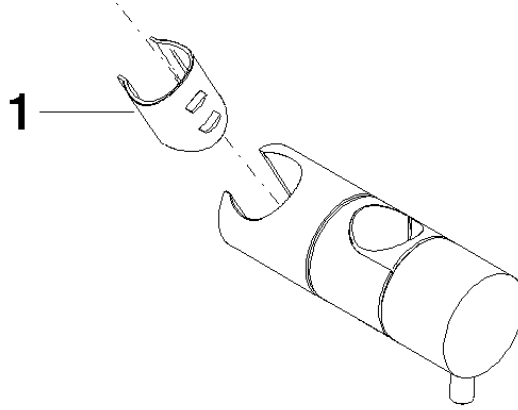

Slide unit - Brushed Bronze

IMO

12 570 970

- for pipe diameter 23.5 mm

Fits: IMO, LULU, MADISON, MEM, TARA,
CL.1, LISSÉ, VAIA, META, CYO

	Brushed Bronze	12 570 970-42
	Chrome	12 570 970-00
	Brushed Platinum	12 570 970-06
	Platinum	12 570 970-08
	Dark Chrome	12 570 970-19
	Light Gold	12 570 970-26
	Brushed Light Gold	12 570 970-27
	Brushed Durabronze (23kt Gold)	12 570 970-28
	Matte Black	12 570 970-33
	Brushed Champagne (22kt Gold)	12 570 970-46
	Champagne (22kt Gold)	12 570 970-47
	Brushed Chrome	12 570 970-93
	Brushed Dark Platinum	12 570 970-99

12 570 970

mm [inches]

12 570 970

Parts for other
finishes can be found
here: [Chrome](#)

Spare parts list

No.	Item Number	Name	Quantity used	Delivery time
1	09 12 12 217 90	sleeve	1	2