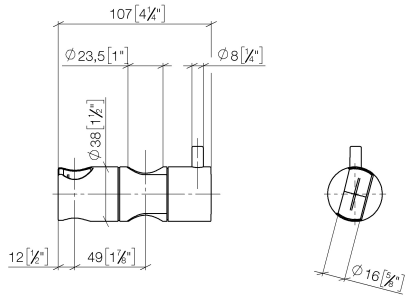

Slide unit - Brushed Bronze

IMO

12 570 970

- for pipe diameter 23.5 mm

Fits: IMO, LULU, MADISON, MEM, TARA,
CL.1, LISSÉ, VAIA, META, CYO

	Brushed Bronze	12 570 970-42
	Chrome	12 570 970-00
	Brushed Platinum	12 570 970-06
	Platinum	12 570 970-08
	Dark Chrome	12 570 970-19
	Light Gold	12 570 970-26
	Brushed Light Gold	12 570 970-27
	Brushed Durabronze (23kt Gold)	12 570 970-28
	Matte Black	12 570 970-33
	Brushed Champagne (22kt Gold)	12 570 970-46
	Champagne (22kt Gold)	12 570 970-47
	Brushed Chrome	12 570 970-93
	Brushed Dark Platinum	12 570 970-99

12 570 970

mm [inches]

12 570 970

Parts for other
finishes can be found
here: [Chrome](#)

Spare parts list

No.	Item Number	Name	Quantity used	Delivery time
1	09 12 12 217 90	sleeve	1	2