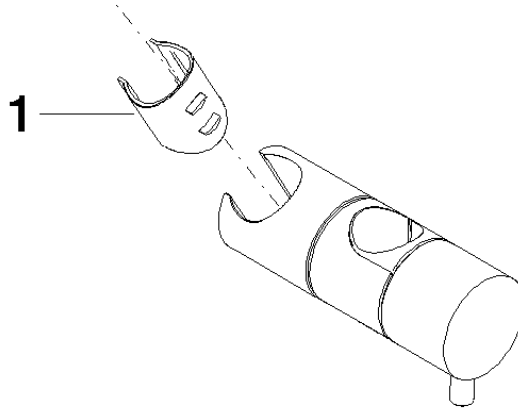

**Slide unit - Brushed Champagne (22kt Gold)**

IMO

12 570 970

• for pipe diameter 23.5 mm

Fits: IMO, LULU, MADISON, MEM, TARA,  
CL.1, LISSÉ, VAIA, META, CYO

	Brushed Champagne (22kt Gold)	12 570 970-46
	Chrome	12 570 970-00
	Brushed Platinum	12 570 970-06
	Platinum	12 570 970-08
	Dark Chrome	12 570 970-19
	Light Gold	12 570 970-26
	Brushed Light Gold	12 570 970-27
	Brushed Durabrass (23kt Gold)	12 570 970-28
	Matte Black	12 570 970-33
	Brushed Bronze	12 570 970-42
	Champagne (22kt Gold)	12 570 970-47
	Brushed Chrome	12 570 970-93
	Brushed Dark Platinum	12 570 970-99

12 570 970

mm [inches]

12 570 970

Parts for other  
finishes can be found  
here: [Chrome](#)

### Spare parts list

No.	Item Number	Name	Quantity used	Delivery time
1	09 12 12 217 90	sleeve	1	2