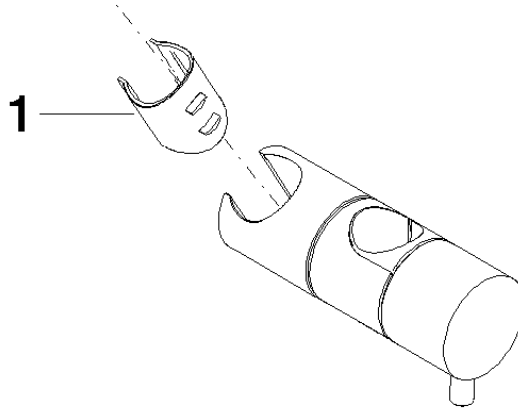

12 570 970

• for pipe diameter 23.5 mm

Fits: IMO, LULU, MADISON, MEM, TARA,  
CL.1, LISSÉ, VAIA, META, CYO

	Champagne (22kt Gold)	12 570 970-47
	Chrome	12 570 970-00
	Brushed Platinum	12 570 970-06
	Platinum	12 570 970-08
	Dark Chrome	12 570 970-19
	Light Gold	12 570 970-26
	Brushed Light Gold	12 570 970-27
	Brushed Durabronze (23kt Gold)	12 570 970-28
	Matte Black	12 570 970-33
	Brushed Bronze	12 570 970-42
	Brushed Champagne (22kt Gold)	12 570 970-46
	Brushed Chrome	12 570 970-93
	Brushed Dark Platinum	12 570 970-99

12 570 970

mm [inches]

12 570 970

Parts for other finishes can be found here: [Chrome](#)

Spare parts list

No.	Item Number	Name	Quantity used	Delivery time
1	09 12 12 217 90	sleeve	1	2