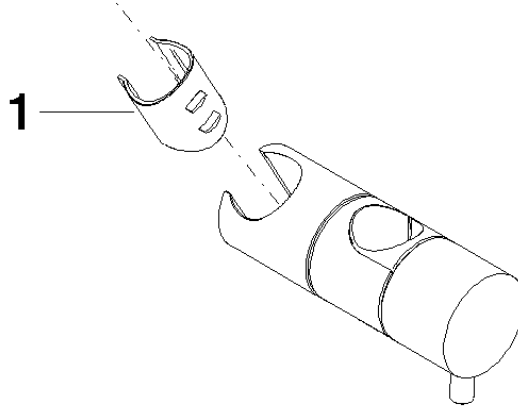

12 570 970

• for pipe diameter 23.5 mm

Fits: IMO, LULU, MADISON, MEM, TARA,
CL.1, LISSÉ, VAIA, META, CYO

	Brushed Chrome	12 570 970-93
	Chrome	12 570 970-00
	Brushed Platinum	12 570 970-06
	Platinum	12 570 970-08
	Dark Chrome	12 570 970-19
	Light Gold	12 570 970-26
	Brushed Light Gold	12 570 970-27
	Brushed Durabronze (23kt Gold)	12 570 970-28
	Matte Black	12 570 970-33
	Brushed Bronze	12 570 970-42
	Brushed Champagne (22kt Gold)	12 570 970-46
	Champagne (22kt Gold)	12 570 970-47
	Brushed Dark Platinum	12 570 970-99

12 570 970

mm [inches]

12 570 970

Parts for other
finishes can be found
here: [Chrome](#)

Spare parts list

No.	Item Number	Name	Quantity used	Delivery time
1	09 12 12 217 90	sleeve	1	2