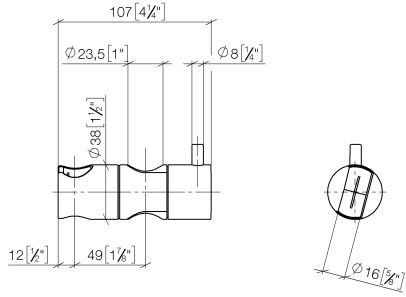

12 570 970

• for pipe diameter 23.5 mm

Fits: IMO, LULU, MADISON, MEM, TARA,
CL.1, LISSÉ, VAIA, META, CYO

	Brushed Chrome	12 570 970-93
	Chrome	12 570 970-00
	Brushed Platinum	12 570 970-06
	Platinum	12 570 970-08
	Dark Chrome	12 570 970-19
	Light Gold	12 570 970-26
	Brushed Light Gold	12 570 970-27
	Brushed Durabronze (23kt Gold)	12 570 970-28
	Matte Black	12 570 970-33
	Brushed Bronze	12 570 970-42
	Brushed Champagne (22kt Gold)	12 570 970-46
	Champagne (22kt Gold)	12 570 970-47
	Brushed Dark Platinum	12 570 970-99

12 570 970

mm [inches]

12 570 970

Parts for other
finishes can be found
here: [Chrome](#)

Spare parts list

No.	Item Number	Name	Quantity used	Delivery time
1	09 12 12 217 90	sleeve	1	2