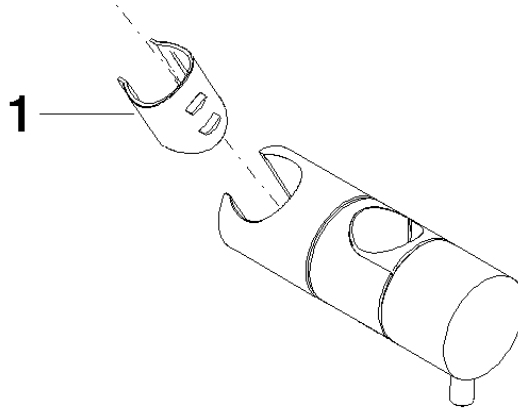

12 570 970

- for pipe diameter 23.5 mm

Fits: IMO, LULU, MADISON, MEM, TARA,  
CL.1, LISSÉ, VAIA, META, CYO

	Brushed Dark Platinum	12 570 970-99
	Chrome	12 570 970-00
	Brushed Platinum	12 570 970-06
	Platinum	12 570 970-08
	Dark Chrome	12 570 970-19
	Light Gold	12 570 970-26
	Brushed Light Gold	12 570 970-27
	Brushed Durabronze (23kt Gold)	12 570 970-28
	Matte Black	12 570 970-33
	Brushed Bronze	12 570 970-42
	Brushed Champagne (22kt Gold)	12 570 970-46
	Champagne (22kt Gold)	12 570 970-47
	Brushed Chrome	12 570 970-93

12 570 970

mm [inches]

12 570 970

Parts for other  
finishes can be found  
here: [Chrome](#)

### Spare parts list

No.	Item Number	Name	Quantity used	Delivery time
1	09 12 12 217 90	sleeve	1	2