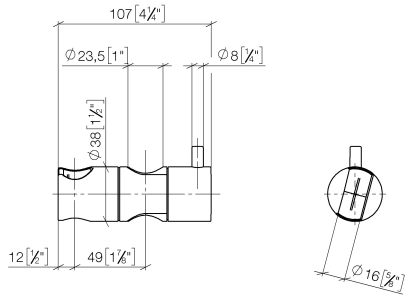

12 570 970

- for pipe diameter 23.5 mm

Fits: IMO, LULU, MADISON, MEM, TARA,  
CL.1, LISSÉ, VAIA, META, CYO

	Brushed Dark Platinum	12 570 970-99
	Chrome	12 570 970-00
	Brushed Platinum	12 570 970-06
	Platinum	12 570 970-08
	Dark Chrome	12 570 970-19
	Light Gold	12 570 970-26
	Brushed Light Gold	12 570 970-27
	Brushed Durabronze (23kt Gold)	12 570 970-28
	Matte Black	12 570 970-33
	Brushed Bronze	12 570 970-42
	Brushed Champagne (22kt Gold)	12 570 970-46
	Champagne (22kt Gold)	12 570 970-47
	Brushed Chrome	12 570 970-93

12 570 970

mm [inches]

12 570 970

Parts for other  
finishes can be found  
here: [Chrome](#)

### Spare parts list

No.	Item Number	Name	Quantity used	Delivery time
1	09 12 12 217 90	sleeve	1	2