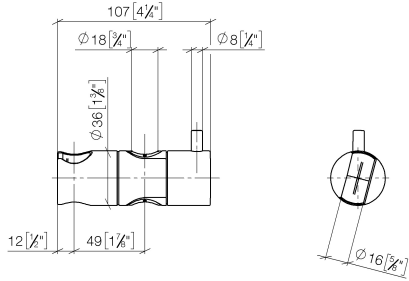

12 580 970

• for pipe diameter 18 mm

Fits: IMO, LULU, MADISON, MEM, TARA,  
CL.1, LISSÉ, VAIA, META, CYO

	Brushed Platinum	12 580 970-06
	Chrome	12 580 970-00
	Platinum	12 580 970-08
	Durabress (23kt Gold)	12 580 970-09
	Dark Chrome	12 580 970-19
	Light Gold	12 580 970-26
	Brushed Light Gold	12 580 970-27
	Brushed Durabress (23kt Gold)	12 580 970-28
	Matte Black	12 580 970-33
	Brushed Bronze	12 580 970-42
	Brushed Champagne (22kt Gold)	12 580 970-46
	Champagne (22kt Gold)	12 580 970-47
	Brushed Chrome	12 580 970-93
	Brushed Dark Platinum	12 580 970-99

12 580 970

mm [inches]

12 580 970

Parts for other finishes can be found here: [Chrome](#)

### Spare parts list

No.	Item Number	Name	Quantity used	Delivery time
1	09 12 12 217 90	sleeve	1	2
2	08 18 40 579 90	adaptor	1	2