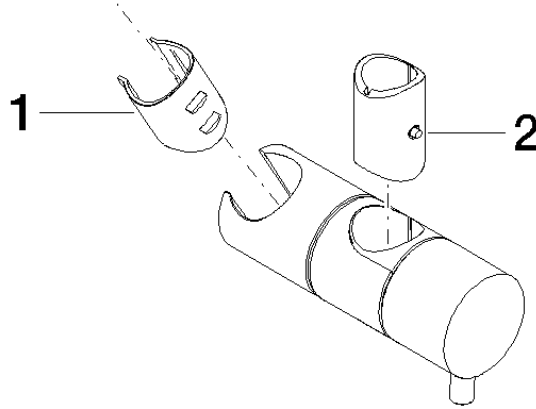

12 580 970

• for pipe diameter 18 mm

Fits: IMO, LULU, MADISON, MEM, TARA,  
CL.1, LISSÉ, VAIA, META, CYO

	Brushed Platinum	12 580 970-06
	Chrome	12 580 970-00
	Platinum	12 580 970-08
	Durabress (23kt Gold)	12 580 970-09
	Dark Chrome	12 580 970-19
	Light Gold	12 580 970-26
	Brushed Light Gold	12 580 970-27
	Brushed Durabress (23kt Gold)	12 580 970-28
	Matte Black	12 580 970-33
	Brushed Bronze	12 580 970-42
	Brushed Champagne (22kt Gold)	12 580 970-46
	Champagne (22kt Gold)	12 580 970-47
	Brushed Chrome	12 580 970-93
	Brushed Dark Platinum	12 580 970-99

12 580 970

mm [inches]

12 580 970

Parts for other finishes can be found here: [Chrome](#)

### Spare parts list

No.	Item Number	Name	Quantity used	Delivery time
1	09 12 12 217 90	sleeve	1	2
2	08 18 40 579 90	adaptor	1	2