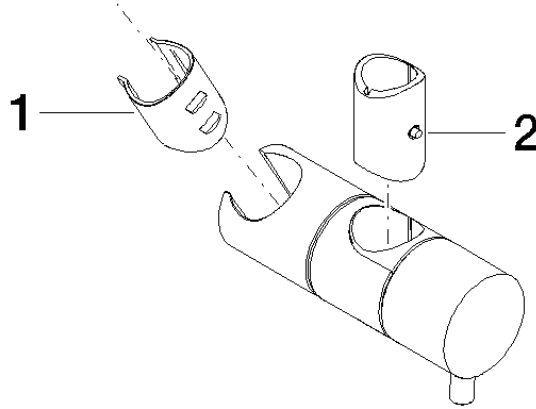

12 580 970

• for pipe diameter 18 mm

Fits: IMO, LULU, MADISON, MEM, TARA,  
CL.1, LISSÉ, VAIA, META, CYO

|   |                               |               |
|---|-------------------------------|---------------|
|    | Platinum                      | 12 580 970-08 |
|    | Chrome                        | 12 580 970-00 |
|    | Brushed Platinum              | 12 580 970-06 |
|    | Durabass (23kt Gold)          | 12 580 970-09 |
|    | Dark Chrome                   | 12 580 970-19 |
|    | Light Gold                    | 12 580 970-26 |
|    | Brushed Light Gold            | 12 580 970-27 |
|    | Brushed Durabass (23kt Gold)  | 12 580 970-28 |
|    | Matte Black                   | 12 580 970-33 |
|   | Brushed Bronze                | 12 580 970-42 |
|  | Brushed Champagne (22kt Gold) | 12 580 970-46 |
|  | Champagne (22kt Gold)         | 12 580 970-47 |
|  | Brushed Chrome                | 12 580 970-93 |
|  | Brushed Dark Platinum         | 12 580 970-99 |

12 580 970

mm [inches]

12 580 970

Parts for other finishes can be found here: [Chrome](#)