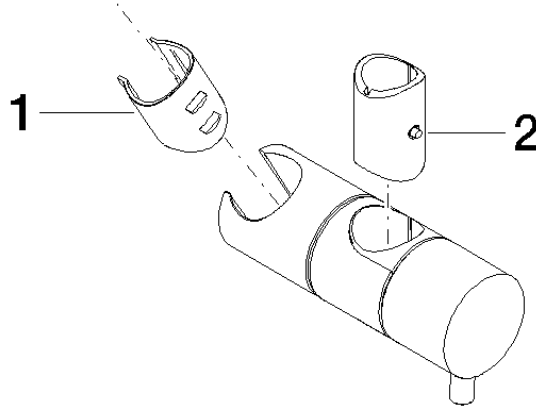

12 580 970

• for pipe diameter 18 mm

Fits: IMO, LULU, MADISON, MEM, TARA,
CL.1, LISSÉ, VAIA, META, CYO

	Light Gold	12 580 970-26
	Chrome	12 580 970-00
	Brushed Platinum	12 580 970-06
	Platinum	12 580 970-08
	Durabress (23kt Gold)	12 580 970-09
	Dark Chrome	12 580 970-19
	Brushed Light Gold	12 580 970-27
	Brushed Durabress (23kt Gold)	12 580 970-28
	Matte Black	12 580 970-33
	Brushed Bronze	12 580 970-42
	Brushed Champagne (22kt Gold)	12 580 970-46
	Champagne (22kt Gold)	12 580 970-47
	Brushed Chrome	12 580 970-93
	Brushed Dark Platinum	12 580 970-99

12 580 970

mm [inches]

12 580 970

Parts for other finishes can be found here: [Chrome](#)

Spare parts list

No.	Item Number	Name	Quantity used	Delivery time
1	09 12 12 217 90	sleeve	1	2
2	08 18 40 579 90	adaptor	1	2