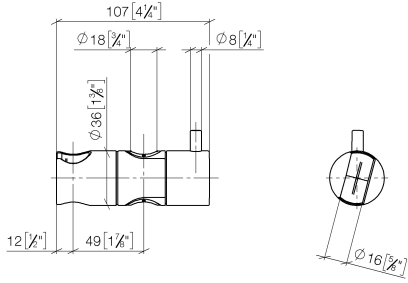

12 580 970

• for pipe diameter 18 mm

Fits: IMO, LULU, MADISON, MEM, TARA,
CL.1, LISSÉ, VAIA, META, CYO

	Matte Black	12 580 970-33
	Chrome	12 580 970-00
	Brushed Platinum	12 580 970-06
	Platinum	12 580 970-08
	Durabross (23kt Gold)	12 580 970-09
	Dark Chrome	12 580 970-19
	Light Gold	12 580 970-26
	Brushed Light Gold	12 580 970-27
	Brushed Durabross (23kt Gold)	12 580 970-28
	Brushed Bronze	12 580 970-42
	Brushed Champagne (22kt Gold)	12 580 970-46
	Champagne (22kt Gold)	12 580 970-47
	Brushed Chrome	12 580 970-93
	Brushed Dark Platinum	12 580 970-99

12 580 970

mm [inches]

12 580 970

Parts for other
finishes can be found
here: [Chrome](#)

Spare parts list

No.	Item Number	Name	Quantity used	Delivery time
1	09 12 12 217 90	sleeve	1	2
2	08 18 40 579 90	adaptor	1	2