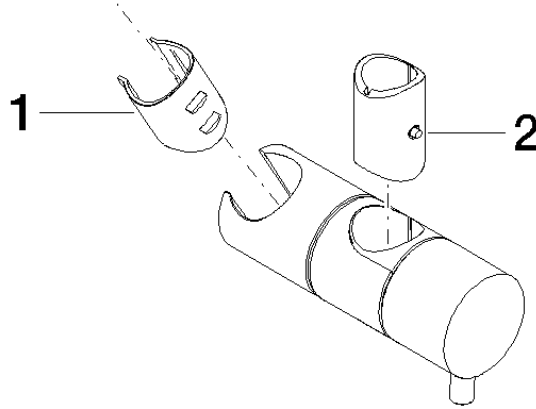

12 580 970

• for pipe diameter 18 mm

Fits: IMO, LULU, MADISON, MEM, TARA,
CL.1, LISSÉ, VAIA, META, CYO

	Matte Black	12 580 970-33
	Chrome	12 580 970-00
	Brushed Platinum	12 580 970-06
	Platinum	12 580 970-08
	Durabross (23kt Gold)	12 580 970-09
	Dark Chrome	12 580 970-19
	Light Gold	12 580 970-26
	Brushed Light Gold	12 580 970-27
	Brushed Durabross (23kt Gold)	12 580 970-28
	Brushed Bronze	12 580 970-42
	Brushed Champagne (22kt Gold)	12 580 970-46
	Champagne (22kt Gold)	12 580 970-47
	Brushed Chrome	12 580 970-93
	Brushed Dark Platinum	12 580 970-99

12 580 970

mm [inches]

12 580 970

Parts for other
finishes can be found
here: [Chrome](#)

Spare parts list

No.	Item Number	Name	Quantity used	Delivery time
1	09 12 12 217 90	sleeve	1	2
2	08 18 40 579 90	adaptor	1	2