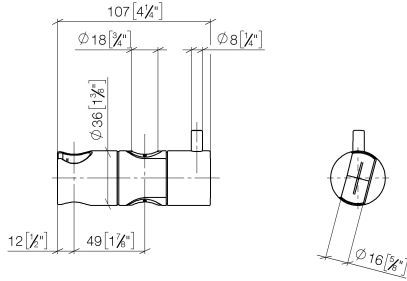

12 580 970

- for pipe diameter 18 mm

Fits: IMO, LULU, MADISON, MEM, TARA,
CL.1, LISSÉ, VAIA, META, CYO

	Brushed Bronze	12 580 970-42
	Chrome	12 580 970-00
	Brushed Platinum	12 580 970-06
	Platinum	12 580 970-08
	Durabronze (23kt Gold)	12 580 970-09
	Dark Chrome	12 580 970-19
	Light Gold	12 580 970-26
	Brushed Light Gold	12 580 970-27
	Brushed Durabronze (23kt Gold)	12 580 970-28
	Matte Black	12 580 970-33
	Brushed Champagne (22kt Gold)	12 580 970-46
	Champagne (22kt Gold)	12 580 970-47
	Brushed Chrome	12 580 970-93
	Brushed Dark Platinum	12 580 970-99

12 580 970

mm [inches]

12 580 970

Parts for other finishes can be found here: [Chrome](#)

Spare parts list

No.	Item Number	Name	Quantity used	Delivery time
1	09 12 12 217 90	sleeve	1	2
2	08 18 40 579 90	adaptor	1	2