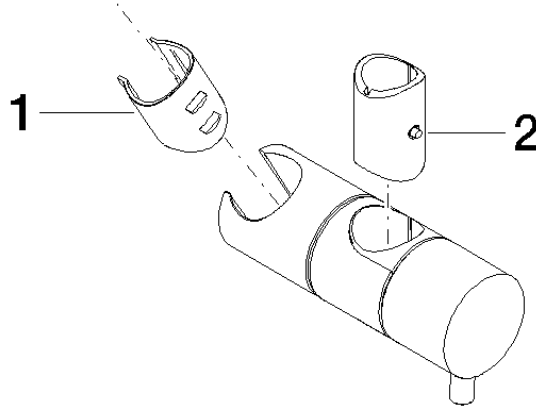

12 580 970

- for pipe diameter 18 mm

Fits: IMO, LULU, MADISON, MEM, TARA,
CL.1, LISSÉ, VAIA, META, CYO

	Brushed Bronze	12 580 970-42
	Chrome	12 580 970-00
	Brushed Platinum	12 580 970-06
	Platinum	12 580 970-08
	Durabronze (23kt Gold)	12 580 970-09
	Dark Chrome	12 580 970-19
	Light Gold	12 580 970-26
	Brushed Light Gold	12 580 970-27
	Brushed Durabronze (23kt Gold)	12 580 970-28
	Matte Black	12 580 970-33
	Brushed Champagne (22kt Gold)	12 580 970-46
	Champagne (22kt Gold)	12 580 970-47
	Brushed Chrome	12 580 970-93
	Brushed Dark Platinum	12 580 970-99

12 580 970

mm [inches]

12 580 970

Parts for other finishes can be found here: [Chrome](#)

Spare parts list

No.	Item Number	Name	Quantity used	Delivery time
1	09 12 12 217 90	sleeve	1	2
2	08 18 40 579 90	adaptor	1	2