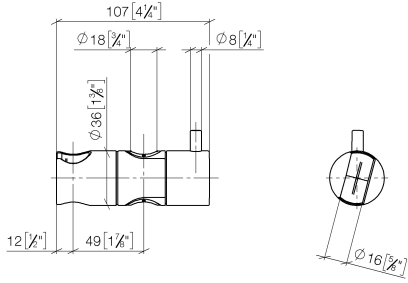

Slide unit - Champagne (22kt Gold)

IMO

12 580 970

• for pipe diameter 18 mm

Fits: IMO, LULU, MADISON, MEM, TARA,
CL.1, LISSÉ, VAIA, META, CYO

	Champagne (22kt Gold)	12 580 970-47
	Chrome	12 580 970-00
	Brushed Platinum	12 580 970-06
	Platinum	12 580 970-08
	Durabrand (23kt Gold)	12 580 970-09
	Dark Chrome	12 580 970-19
	Light Gold	12 580 970-26
	Brushed Light Gold	12 580 970-27
	Brushed Durabrand (23kt Gold)	12 580 970-28
	Matte Black	12 580 970-33
	Brushed Bronze	12 580 970-42
	Brushed Champagne (22kt Gold)	12 580 970-46
	Brushed Chrome	12 580 970-93
	Brushed Dark Platinum	12 580 970-99

12 580 970

mm [inches]

12 580 970

Parts for other finishes can be found here: [Chrome](#)

Spare parts list

No.	Item Number	Name	Quantity used	Delivery time
1	09 12 12 217 90	sleeve	1	2
2	08 18 40 579 90	adaptor	1	2