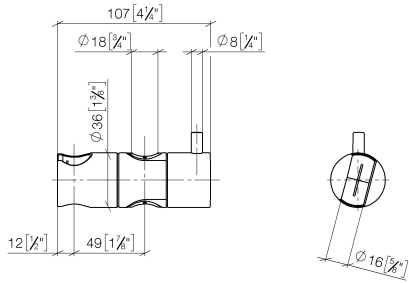

12 580 970

• for pipe diameter 18 mm

Fits: IMO, LULU, MADISON, MEM, TARA,
CL.1, LISSÉ, VAIA, META, CYO

	Brushed Chrome	12 580 970-93
	Chrome	12 580 970-00
	Brushed Platinum	12 580 970-06
	Platinum	12 580 970-08
	Durabrand (23kt Gold)	12 580 970-09
	Dark Chrome	12 580 970-19
	Light Gold	12 580 970-26
	Brushed Light Gold	12 580 970-27
	Brushed Durabrand (23kt Gold)	12 580 970-28
	Matte Black	12 580 970-33
	Brushed Bronze	12 580 970-42
	Brushed Champagne (22kt Gold)	12 580 970-46
	Champagne (22kt Gold)	12 580 970-47
	Brushed Dark Platinum	12 580 970-99

12 580 970

mm [inches]

12 580 970

Parts for other finishes can be found here: [Chrome](#)

Spare parts list

No.	Item Number	Name	Quantity used	Delivery time
1	09 12 12 217 90	sleeve	1	2
2	08 18 40 579 90	adaptor	1	2