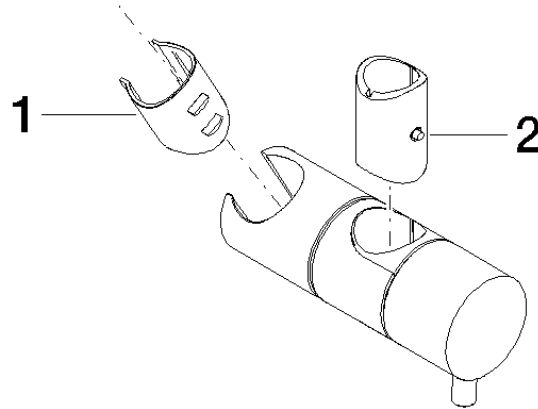

12 580 970

• for pipe diameter 18 mm

Fits: IMO, LULU, MADISON, MEM, TARA,
CL.1, LISSÉ, VAIA, META, CYO

	Brushed Chrome	12 580 970-93
	Chrome	12 580 970-00
	Brushed Platinum	12 580 970-06
	Platinum	12 580 970-08
	Durabrand (23kt Gold)	12 580 970-09
	Dark Chrome	12 580 970-19
	Light Gold	12 580 970-26
	Brushed Light Gold	12 580 970-27
	Brushed Durabrand (23kt Gold)	12 580 970-28
	Matte Black	12 580 970-33
	Brushed Bronze	12 580 970-42
	Brushed Champagne (22kt Gold)	12 580 970-46
	Champagne (22kt Gold)	12 580 970-47
	Brushed Dark Platinum	12 580 970-99

12 580 970

mm [inches]

12 580 970

Parts for other finishes can be found here: [Chrome](#)

Spare parts list

No.	Item Number	Name	Quantity used	Delivery time
1	09 12 12 217 90	sleeve	1	2
2	08 18 40 579 90	adaptor	1	2