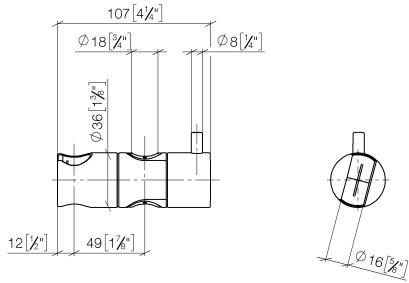

12 580 970

• for pipe diameter 18 mm

Fits: IMO, LULU, MADISON, MEM, TARA,  
CL.1, LISSÉ, VAIA, META, CYO

	Brushed Dark Platinum	12 580 970-99
	Chrome	12 580 970-00
	Brushed Platinum	12 580 970-06
	Platinum	12 580 970-08
	Durabrand (23kt Gold)	12 580 970-09
	Dark Chrome	12 580 970-19
	Light Gold	12 580 970-26
	Brushed Light Gold	12 580 970-27
	Brushed Durabrand (23kt Gold)	12 580 970-28
	Matte Black	12 580 970-33
	Brushed Bronze	12 580 970-42
	Brushed Champagne (22kt Gold)	12 580 970-46
	Champagne (22kt Gold)	12 580 970-47
	Brushed Chrome	12 580 970-93

12 580 970

mm [inches]

12 580 970

Parts for other finishes can be found here: [Chrome](#)

### Spare parts list

No.	Item Number	Name	Quantity used	Delivery time
1	09 12 12 217 90	sleeve	1	2
2	08 18 40 579 90	adaptor	1	2