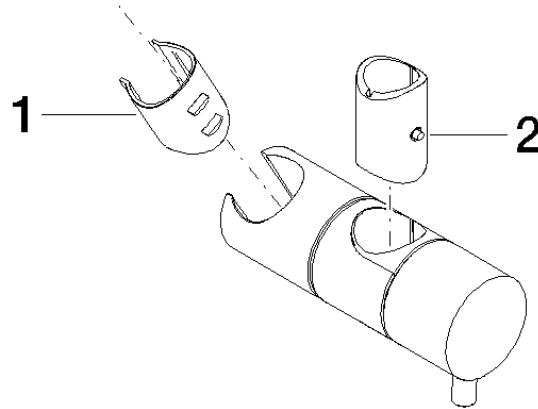

12 580 970

• for pipe diameter 18 mm

Fits: IMO, LULU, MADISON, MEM, TARA,  
CL.1, LISSÉ, VAIA, META, CYO

	Brushed Dark Platinum	12 580 970-99
	Chrome	12 580 970-00
	Brushed Platinum	12 580 970-06
	Platinum	12 580 970-08
	Durabrand (23kt Gold)	12 580 970-09
	Dark Chrome	12 580 970-19
	Light Gold	12 580 970-26
	Brushed Light Gold	12 580 970-27
	Brushed Durabrand (23kt Gold)	12 580 970-28
	Matte Black	12 580 970-33
	Brushed Bronze	12 580 970-42
	Brushed Champagne (22kt Gold)	12 580 970-46
	Champagne (22kt Gold)	12 580 970-47
	Brushed Chrome	12 580 970-93

12 580 970

mm [inches]

12 580 970

Parts for other finishes can be found here: [Chrome](#)

### Spare parts list

No.	Item Number	Name	Quantity used	Delivery time
1	09 12 12 217 90	sleeve	1	2
2	08 18 40 579 90	adaptor	1	2