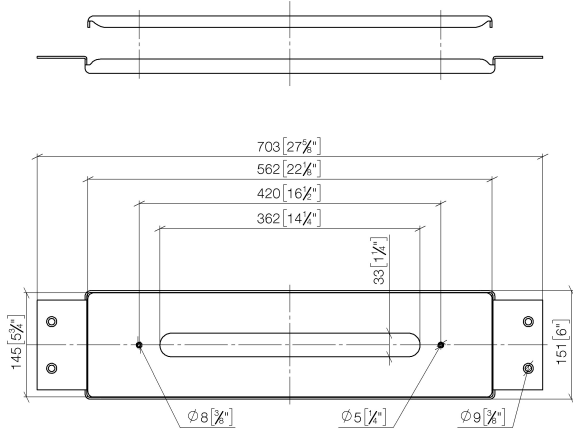

## Installation plate -

---

12 630 970 90

- installation plate 562 x 145 mm

**Installation plate -**

12 630 970 90

mm [inches]

## Installation plate -

---

12 630 970 90