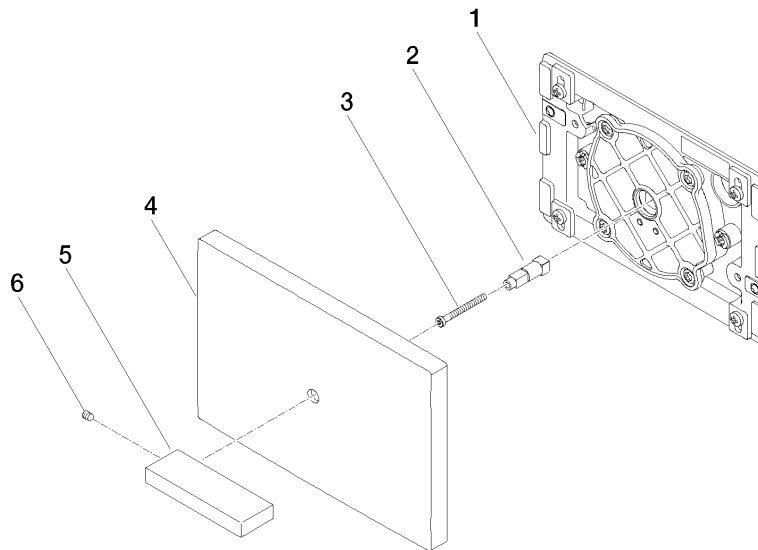

Cover plate for the concealed WC cistern made by TeCe - Brushed Durabrass (23kt Gold)

IMO

12 660 979

Fits: IMO, LULU, MADISON, MEM, TARA, CL.1, LISSÉ, VAIA, META, CYO

- cover plate 150 x 240 x 15 mm
- flush handle with rotary operation and two-volume technology (full flush/partial flush)

Cover plate for the concealed WC cistern made by TeCe - Brushed Durabronze  
(23kt Gold)

IMO

12 660 979  
mm [inches]

12 660 979  
Parts for other  
finishes can be found  
here: Chrome