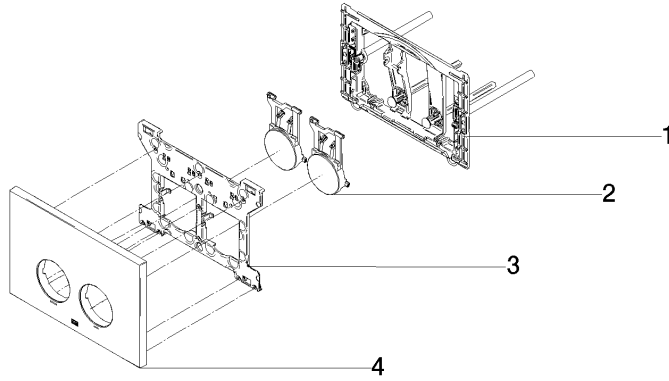

**Flush plate for concealed WC cisterns made by Geberit round - Brushed Light Gold**

IMO

12 665 979

- cover plate 169 x 246 x 12 mm
- Mechanical flush plate with manual flush buttons
- For 2-volume flushing system
- Includes mounting frame, actuator rods and fastening material
- Sound-absorbing push rods, tool-free fast adjustment
- Compatible with all Geberit Sigma series cisterns from 2001 onwards

Flush plate for concealed WC cisterns made by Geberit round - Brushed Light Gold

IMO

12 665 979  
mm [inches]

Flush plate for concealed WC cisterns made by Geberit round - Brushed Light Gold

IMO

12 665 979

**Product version from 4/1/2024**

Parts for other  
finishes can be found  
here: [Chrome](#)

Flush plate for concealed WC cisterns made by Geberit round - Brushed Light Gold

IMO

12 665 979