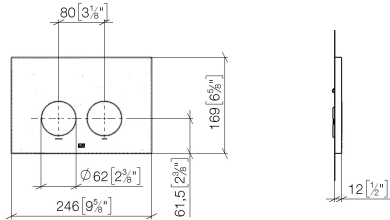

**Flush plate for concealed WC cisterns made by Geberit round - Brushed Light Gold**

IMO

12 665 979

- cover plate 169 x 246 x 12 mm
- Mechanical flush plate with manual flush buttons
- For 2-volume flushing system
- Includes mounting frame, actuator rods and fastening material
- Sound-absorbing push rods, tool-free fast adjustment
- Compatible with all Geberit Sigma series cisterns from 2001 onwards

Flush plate for concealed WC cisterns made by Geberit round - Brushed Light Gold

IMO

12 665 979  
mm [inches]

Flush plate for concealed WC cisterns made by Geberit round - Brushed Light Gold

IMO

12 665 979