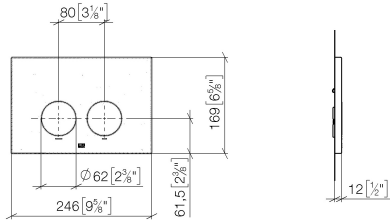

**Flush plate for concealed WC cisterns made by Geberit round - Brushed
Durabronze (23kt Gold)**

IMO

12 665 979

- cover plate 169 x 246 x 12 mm
- Mechanical flush plate with manual flush buttons
- For 2-volume flushing system
- Includes mounting frame, actuator rods and fastening material
- Sound-absorbing push rods, tool-free fast adjustment
- Compatible with all Geberit Sigma series cisterns from 2001 onwards

Flush plate for concealed WC cisterns made by Geberit round - Brushed
Durabronz (23kt Gold)

IMO

12 665 979
mm [inches]

Flush plate for concealed WC cisterns made by Geberit round - Brushed
Durabronze (23kt Gold)

12 665 979

Product version from 4/1/2024

Parts for other
finishes can be found
here: [Chrome](#)

Flush plate for concealed WC cisterns made by Geberit round - Brushed
Durabross (23kt Gold)

IMO

12 665 979

Spare parts list