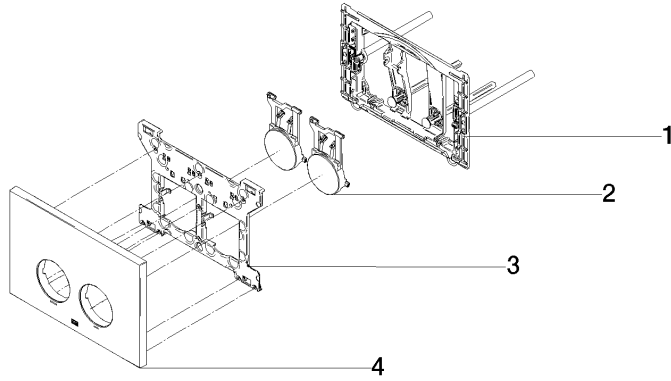

**Flush plate for concealed WC cisterns made by Geberit round - Brushed
Durabronze (23kt Gold)**

IMO

12 665 979

- cover plate 169 x 246 x 12 mm
- Mechanical flush plate with manual flush buttons
- For 2-volume flushing system
- Includes mounting frame, actuator rods and fastening material
- Sound-absorbing push rods, tool-free fast adjustment
- Compatible with all Geberit Sigma series cisterns from 2001 onwards

Flush plate for concealed WC cisterns made by Geberit round - Brushed
Durabronz (23kt Gold)

IMO

12 665 979
mm [inches]

Flush plate for concealed WC cisterns made by Geberit round - Brushed
Durabronze (23kt Gold)

12 665 979

Product version from 4/1/2024

Parts for other
finishes can be found
here: [Chrome](#)

Flush plate for concealed WC cisterns made by Geberit round - Brushed
Durabross (23kt Gold)

IMO

12 665 979

Spare parts list