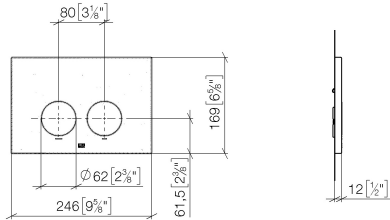

**Flush plate for concealed WC cisterns made by Geberit round - Brushed
Champagne (22kt Gold)**

IMO

12 665 979

- cover plate 169 x 246 x 12 mm
- Mechanical flush plate with manual flush buttons
- For 2-volume flushing system
- Includes mounting frame, actuator rods and fastening material
- Sound-absorbing push rods, tool-free fast adjustment
- Compatible with all Geberit Sigma series cisterns from 2001 onwards

Flush plate for concealed WC cisterns made by Geberit round - Brushed
Champagne (22kt Gold)

IMO

12 665 979

mm [inches]

Flush plate for concealed WC cisterns made by Geberit round - Brushed
Champagne (22kt Gold)

12 665 979

Product version from 4/1/2024

Parts for other
finishes can be found
here: [Chrome](#)

Flush plate for concealed WC cisterns made by Geberit round - Brushed
Champagne (22kt Gold)

IMO

12 665 979

Spare parts list