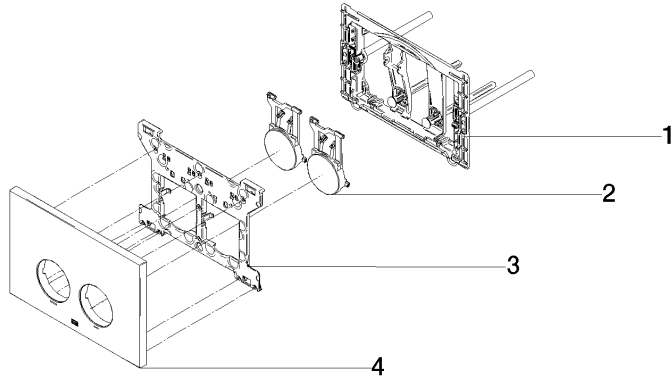

**Flush plate for concealed WC cisterns made by Geberit round - Brushed
Champagne (22kt Gold)**

IMO

12 665 979

- cover plate 169 x 246 x 12 mm
- Mechanical flush plate with manual flush buttons
- For 2-volume flushing system
- Includes mounting frame, actuator rods and fastening material
- Sound-absorbing push rods, tool-free fast adjustment
- Compatible with all Geberit Sigma series cisterns from 2001 onwards

Flush plate for concealed WC cisterns made by Geberit round - Brushed
Champagne (22kt Gold)

IMO

12 665 979

mm [inches]

Flush plate for concealed WC cisterns made by Geberit round - Brushed
Champagne (22kt Gold)

12 665 979

Product version from 4/1/2024

Parts for other
finishes can be found
here: [Chrome](#)

Flush plate for concealed WC cisterns made by Geberit round - Brushed
Champagne (22kt Gold)

IMO

12 665 979

Spare parts list