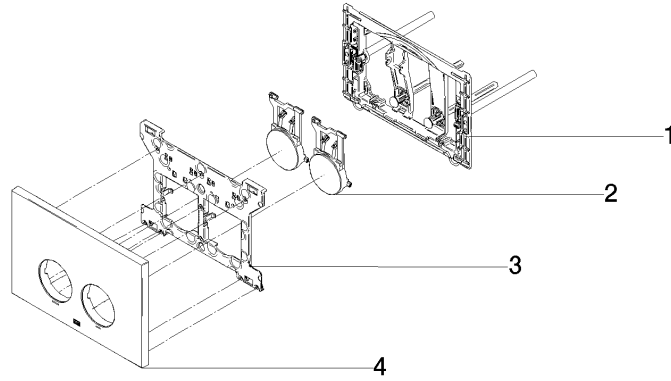

**Flush plate for concealed WC cisterns made by Geberit round - Brushed Dark
Platinum**

IMO

12 665 979

- cover plate 169 x 246 x 12 mm
- Mechanical flush plate with manual flush buttons
- For 2-volume flushing system
- Includes mounting frame, actuator rods and fastening material
- Sound-absorbing push rods, tool-free fast adjustment
- Compatible with all Geberit Sigma series cisterns from 2001 onwards

Flush plate for concealed WC cisterns made by Geberit round - Brushed Dark
Platinum

IMO

12 665 979

mm [inches]

12 665 979

Product version from 4/1/2024

Parts for other
finishes can be found
here: [Chrome](#)

Flush plate for concealed WC cisterns made by Geberit round - Brushed Dark
Platinum

IMO

12 665 979

Spare parts list

Product version from 4/1/2024

| No. | Item Number | Name | Quantity used | Delivery time |
|-----|--------------------|------|---------------|---------------|
| | 90 28 01 030 00 90 | base | 5 | 2 |