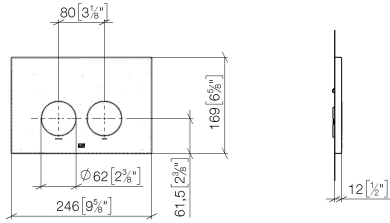

**Flush plate for concealed WC cisterns made by Geberit round - Brushed Dark
Platinum**

IMO

12 665 979

- cover plate 169 x 246 x 12 mm
- Mechanical flush plate with manual flush buttons
- For 2-volume flushing system
- Includes mounting frame, actuator rods and fastening material
- Sound-absorbing push rods, tool-free fast adjustment
- Compatible with all Geberit Sigma series cisterns from 2001 onwards

Flush plate for concealed WC cisterns made by Geberit round - Brushed Dark
Platinum

IMO

12 665 979

mm [inches]

12 665 979

Product version from 4/1/2024

Parts for other
finishes can be found
here: [Chrome](#)

Flush plate for concealed WC cisterns made by Geberit round - Brushed Dark
Platinum

IMO

12 665 979

Spare parts list

Product version from 4/1/2024

| No. | Item Number | Name | Quantity used | Delivery time |
|-----|--------------------|------|---------------|---------------|
| | 90 28 01 030 00 90 | base | 5 | 2 |