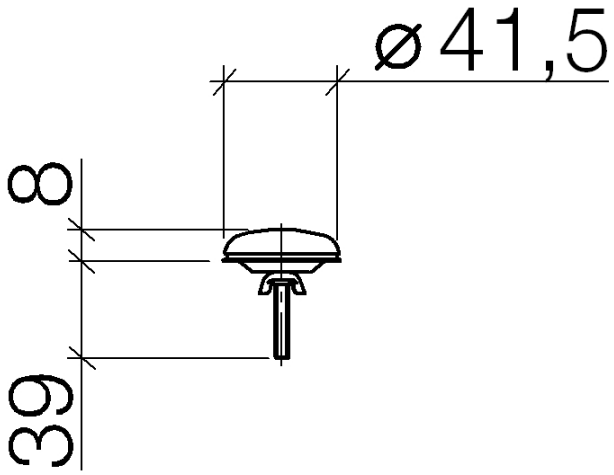

Cover for tap hole - Brushed Dark Platinum

IMO

12 715 970

Fits: IMO, LULU, MADISON, MEM, TARA,
CL.1, LISSÉ, VAIA, META, CYO

	Brushed Dark Platinum	12 715 970-99
	Chrome	12 715 970-00
	brushed chrome	12 715 970-04
	Brushed Platinum	12 715 970-06
	Platinum	12 715 970-08
	Durabrand (23kt Gold)	12 715 970-09
	Dark Chrome	12 715 970-19
	Light Gold	12 715 970-26
	Brushed Light Gold	12 715 970-27
	Brushed Durabrand (23kt Gold)	12 715 970-28
	Matte Black	12 715 970-33
	Brushed Bronze	12 715 970-42
	Brushed Champagne (22kt Gold)	12 715 970-46
	Champagne (22kt Gold)	12 715 970-47
	Brushed Chrome	12 715 970-93

Cover for tap hole - Brushed Dark Platinum

IMO

12 715 970

12 715 970

12 715 970

Parts for other
finishes can be found
here: [Chrome](#)

Spare parts list