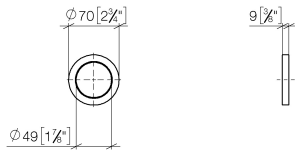

**Rosette - Brushed Platinum**

IMO

12 720 660

- rosette Ø 70 mm

Can only be combined with exposed trim parts 36 002 970-FF / 36 110 970-FF / 36 111 970-FF / 36 112 970-FF / 36 050 970-FF.

Fits: IMO, LULU, MADISON, MEM, TARA, CL.1, LISSÉ, VAIA, META, CYO

12 720 660

mm [inches]

12 720 660

Parts for other finishes can be found here: [Chrome](#)

### Spare parts list

No.	Item Number	Name	Quantity used	Delivery time
1	09 30 11 291 90	disc	1	2
2	09 14 10 046 90	seal	1	2