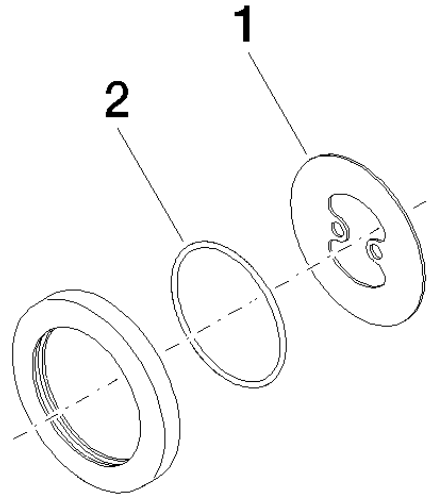

**Rosette - Brushed Platinum**

IMO

12 720 660

- rosette Ø 70 mm

Can only be combined with exposed trim parts 36 002 970-FF / 36 110 970-FF / 36 111 970-FF / 36 112 970-FF / 36 050 970-FF.

Fits: IMO, LULU, MADISON, MEM, TARA, CL.1, LISSÉ, VAIA, META, CYO

12 720 660

mm [inches]

12 720 660

Parts for other finishes can be found here: [Chrome](#)

### Spare parts list

No.	Item Number	Name	Quantity used	Delivery time
1	09 30 11 291 90	disc	1	2
2	09 14 10 046 90	seal	1	2