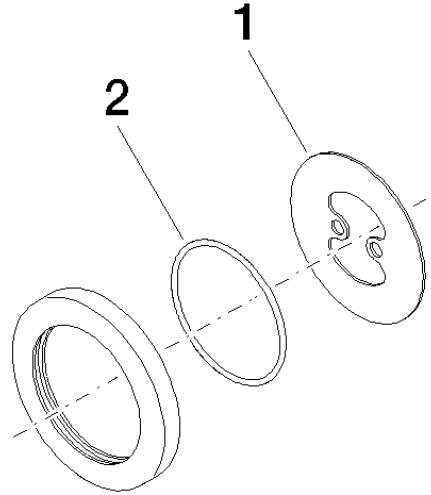

12 720 660

- rosette Ø 70 mm

Can only be combined with exposed trim parts 36 002 970-FF / 36 110 970-FF / 36 111 970-FF / 36 112 970-FF / 36 050 970-FF.

Fits: IMO, LULU, MADISON, MEM, TARA, CL.1, LISSÉ, VAIA, META, CYO

	Platinum	12 720 660-08
	Chrome	12 720 660-00
	Brushed Platinum	12 720 660-06
	Dark Chrome	12 720 660-19
	Light Gold	12 720 660-26
	Brushed Light Gold	12 720 660-27
	Brushed Durabronze (23kt Gold)	12 720 660-28
	Matte Black	12 720 660-33
	Brushed Bronze	12 720 660-42
	Brushed Champagne (22kt Gold)	12 720 660-46
	Champagne (22kt Gold)	12 720 660-47
	Brushed Chrome	12 720 660-93
	Brushed Dark Platinum	12 720 660-99

12 720 660

mm [inches]

12 720 660

Parts for other finishes can be found here: [Chrome](#)

### Spare parts list

No.	Item Number	Name	Quantity used	Delivery time
1	09 30 11 291 90	disc	1	2
2	09 14 10 046 90	seal	1	2