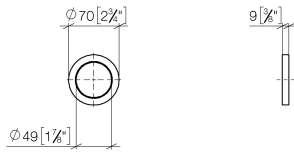

12 720 660

- rosette Ø 70 mm

Can only be combined with exposed trim parts 36 002 970-FF / 36 110 970-FF / 36 111 970-FF / 36 112 970-FF / 36 050 970-FF.

Fits: IMO, LULU, MADISON, MEM, TARA, CL.1, LISSÉ, VAIA, META, CYO

12 720 660

mm [inches]

12 720 660

Parts for other  
finishes can be found  
here: [Chrome](#)