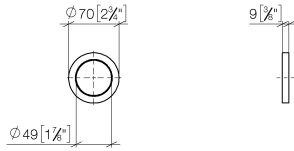

Rosette - Champagne (22kt Gold)

IMO

12 720 660

- rosette Ø 70 mm

Can only be combined with exposed trim parts 36 002 970-FF / 36 110 970-FF / 36 111 970-FF / 36 112 970-FF / 36 050 970-FF.

Fits: IMO, LULU, MADISON, MEM, TARA, CL.1, LISSÉ, VAIA, META, CYO

12 720 660

mm [inches]

12 720 660

Parts for other finishes can be found here: [Chrome](#)

Spare parts list

No.	Item Number	Name	Quantity used	Delivery time
1	09 30 11 291 90	disc	1	2
2	09 14 10 046 90	seal	1	2