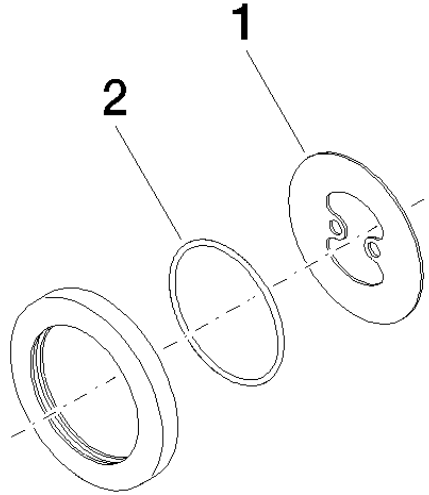

Rosette - Champagne (22kt Gold)

IMO

12 720 660

- rosette Ø 70 mm

Can only be combined with exposed trim parts 36 002 970-FF / 36 110 970-FF / 36 111 970-FF / 36 112 970-FF / 36 050 970-FF.

Fits: IMO, LULU, MADISON, MEM, TARA, CL.1, LISSÉ, VAIA, META, CYO

	Champagne (22kt Gold)	12 720 660-47
	Chrome	12 720 660-00
	Brushed Platinum	12 720 660-06
	Platinum	12 720 660-08
	Dark Chrome	12 720 660-19
	Light Gold	12 720 660-26
	Brushed Light Gold	12 720 660-27
	Brushed Durabronze (23kt Gold)	12 720 660-28
	Matte Black	12 720 660-33
	Brushed Bronze	12 720 660-42
	Brushed Champagne (22kt Gold)	12 720 660-46
	Brushed Chrome	12 720 660-93
	Brushed Dark Platinum	12 720 660-99

12 720 660

mm [inches]

12 720 660

Parts for other finishes can be found here: [Chrome](#)

Spare parts list

No.	Item Number	Name	Quantity used	Delivery time
1	09 30 11 291 90	disc	1	2
2	09 14 10 046 90	seal	1	2