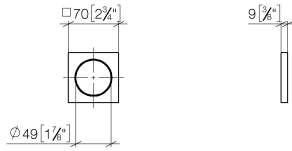

12 720 980

- rosette 70 x 70 mm

Can only be combined with exposed trim parts 36 002 970-FF / 36 110 970-FF / 36 111 970-FF / 36 112 970-FF / 36 050 970-FF.

Fits: IMO, LULU, MADISON, MEM, TARA, CL.1, LISSÉ, VAIA, META, CYO

12 720 980

mm [inches]

12 720 980

Parts for other
finishes can be found
here: [Chrome](#)