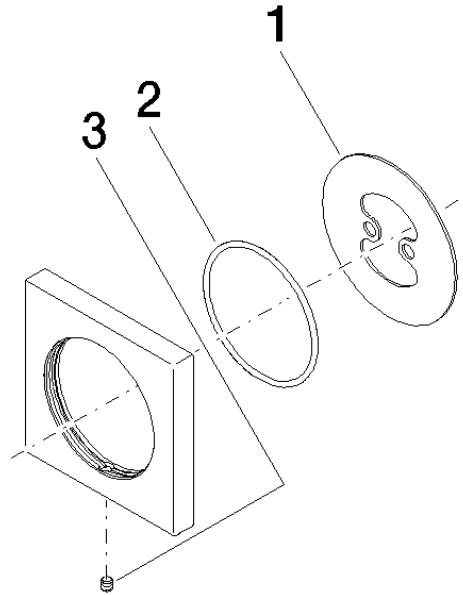

Rosette - Brushed Durabronz (23kt Gold)

IMO

12 720 980

- rosette 70 x 70 mm

Can only be combined with exposed trim parts 36
002 970-FF / 36 110 970-FF / 36 111 970-FF / 36 112
970-FF / 36 050 970-FF.

Fits: IMO, LULU, MADISON, MEM, TARA,
CL.1, LISSÉ, VAIA, META, CYO

12 720 980

mm [inches]

12 720 980

Parts for other finishes can be found here: [Chrome](#)

Spare parts list

No.	Item Number	Name	Quantity used	Delivery time
1	09 30 11 291 90	disc	1	2
2	09 14 10 046 90	seal	1	2
3	09 31 11 099 90	pin	1	2