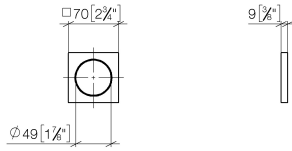

Rosette - Brushed Durabronz (23kt Gold)

IMO

12 720 980

- rosette 70 x 70 mm

Can only be combined with exposed trim parts 36
002 970-FF / 36 110 970-FF / 36 111 970-FF / 36 112
970-FF / 36 050 970-FF.

Fits: IMO, LULU, MADISON, MEM, TARA,
CL.1, LISSÉ, VAIA, META, CYO

12 720 980

mm [inches]

12 720 980

Parts for other finishes can be found here: [Chrome](#)

Spare parts list

No.	Item Number	Name	Quantity used	Delivery time
1	09 30 11 291 90	disc	1	2
2	09 14 10 046 90	seal	1	2
3	09 31 11 099 90	pin	1	2