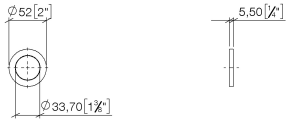

12 730 970

- rosette Ø 52 mm

For combination with exposed trim parts 33800875-FF / 33805875-FF / 33816875-FF / 33818875-FF / 33826875-FF / 13700845-FF / 13700846-FF / 20713845-FF / 20713846-FF /

33500845-FF / 33506845-FF / 33521845-FF / 33526845-FF / 33526845-FF / 33500670-FF / 33521670-FF / 33537670-FF / 33600670-FF / 33800760-FF / 33800790-FF / 33826790-FF only.

12 730 970

mm [inches]

12 730 970

Parts for other  
finishes can be found  
here: [Chrome](#)