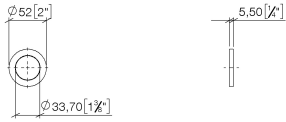

Rosette for tap hole cover - Champagne (22kt Gold)

IMO

12 730 970

- rosette Ø 52 mm

For combination with exposed trim parts 33800875-FF / 33805875-FF / 33816875-FF / 33818875-FF / 33826875-FF / 13700845-FF / 13700846-FF / 20713845-FF / 20713846-FF /

12 730 970

mm [inches]

12 730 970

Parts for other
finishes can be found
here: [Chrome](#)

Spare parts list

No.	Item Number	Name	Quantity used	Delivery time
1	90 14 10 043 00 90	seal	1	2