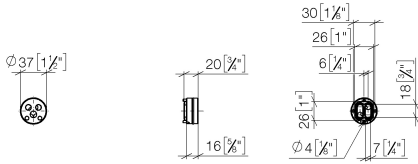

## Adapter for reversed water connections -

---

12 880 970 90

for 35 860 970 90

Not suitable for combining with META PURE (36 86X  
664-FF).

## Adapter for reversed water connections -

---

12 880 970 90

mm [inches]

Adapter for reversed water connections -

---

12 880 970 90

Spare parts list