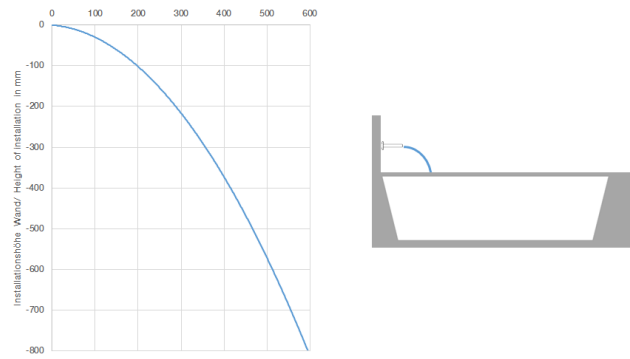

WATER SHEET Cascade spout for wall mounting - Brushed Durabronze (23kt Gold)

IMO

13 415 979

- 150mm projection
- CASCADE, max. flow rate 26.5 l/min (at 3 bar)
- cover plate 240 x 60 mm
- 1/2" connection
- plug-link mounting
- WRAS 2306001

Recommended miscellaneous

| | | |
|---|--|---------------|
|  | Concealed wall elbow - •max. recess depth 163 mm •min. recess depth 90 mm | 35 085 970 90 |
|---|--|---------------|

Recommended miscellaneous

| | | |
|---|--|---------------|
|  | Concealed wall elbow - •max. recess depth 163 mm •min. recess depth 90 mm | 35 085 970 90 |
|---|--|---------------|

13 415 979
mm [inches]

Flow rate chart

Trajectory diagram