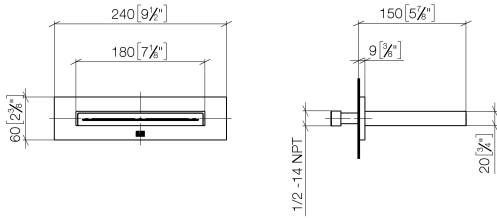

WATER SHEET Cascade spout for wall mounting - Brushed Durabronze (23kt Gold)

IMO

13 415 979

- 150mm projection
- CASCADE, max. flow rate 26.5 l/min (at 3 bar)
- cover plate 240 x 60 mm
- 1/2" connection
- plug-link mounting
- WRAS 2306001

Recommended miscellaneous

| | | |
|---|--|---------------|
|  | Concealed wall elbow - •max. recess depth 163 mm •min. recess depth 90 mm | 35 085 970 90 |
|---|--|---------------|

Recommended miscellaneous

| | | |
|---|--|---------------|
|  | Concealed wall elbow - •max. recess depth 163 mm •min. recess depth 90 mm | 35 085 970 90 |
|---|--|---------------|

13 415 979
mm [inches]

Flow rate chart

Trajectory diagram