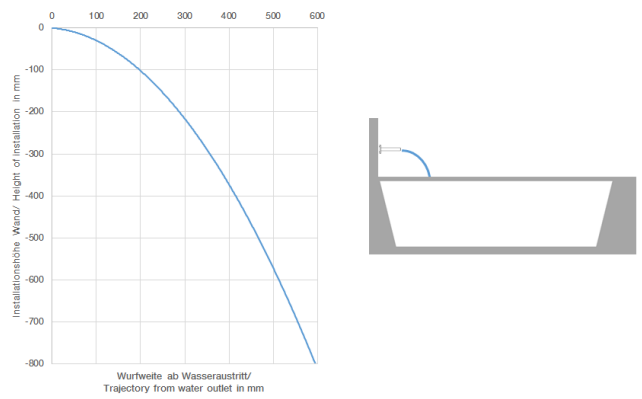

**MEM Bath cascade spout without diverter for deck mounting - Dark Chrome**

MEM

13 630 740

- 235mm projection
- cascade
- height of mixer 100 mm
- height up to aerator 80 mm
- hole diameter 32 mm
- 1/2" connection
- max. flow 26.5 l/min at 3 bar flow pressure
- WRAS 240502023, 1809016

13 630 740

mm [inches]

Flow rate chart

Trajectory diagram

Certificates

WRAS\_240502023.

13 630 740

Parts for other finishes can be found here: [Chrome](#)