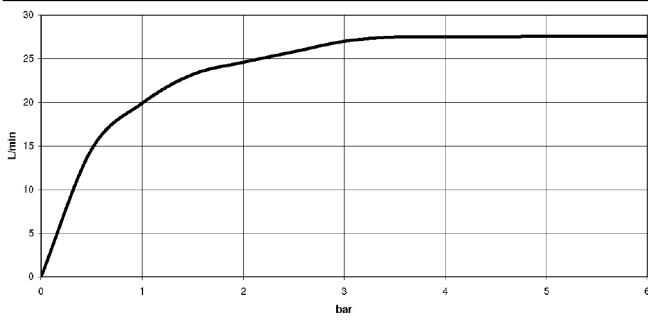

**MEM Bath cascade spout without diverter for deck mounting - Dark Chrome**

MEM

13 630 740

- 235mm projection
- cascade
- height of mixer 100 mm
- height up to aerator 80 mm
- hole diameter 32 mm
- 1/2" connection
- max. flow 26.5 l/min at 3 bar flow pressure
- WRAS 240502023, 1809016

13 630 740

mm [inches]

Flow rate chart

Trajectory diagram

Certificates

WRAS\_240502023.

13 630 740

Parts for other finishes can be found here: [Chrome](#)