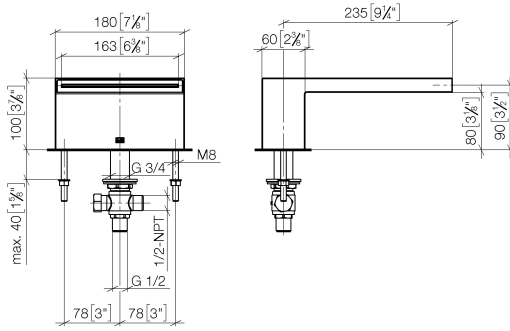

**MEM Bath cascade spout without diverter for deck mounting - Dark Chrome**

MEM

13 630 740

- 235mm projection
- cascade
- height of mixer 100 mm
- height up to aerator 80 mm
- hole diameter 32 mm
- 1/2" connection
- max. flow 26.5 l/min at 3 bar flow pressure
- WRAS 240502023, 1809016

13 630 740

mm [inches]

Flow rate chart

Trajectory diagram

Certificates

WRAS\_240502023.

13 630 740

Parts for other finishes can be found here: [Chrome](#)