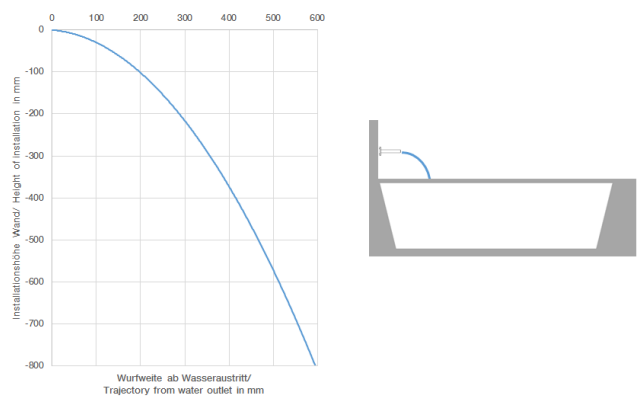

**MEM Bath cascade spout without diverter for deck mounting - Brushed Durabronz (23kt Gold)**

MEM

13 630 740

- 235mm projection
- cascade
- height of mixer 100 mm
- height up to aerator 80 mm
- hole diameter 32 mm
- 1/2" connection
- max. flow 26.5 l/min at 3 bar flow pressure
- WRAS 1809016

13 630 740  
mm [inches]

Flow rate chart

Trajectory diagram

Certificates

LGA\_19257.

WRAS\_1809016.

**MEM Bath cascade spout without diverter for deck mounting - Brushed  
Durabronz (23kt Gold)**

MEM