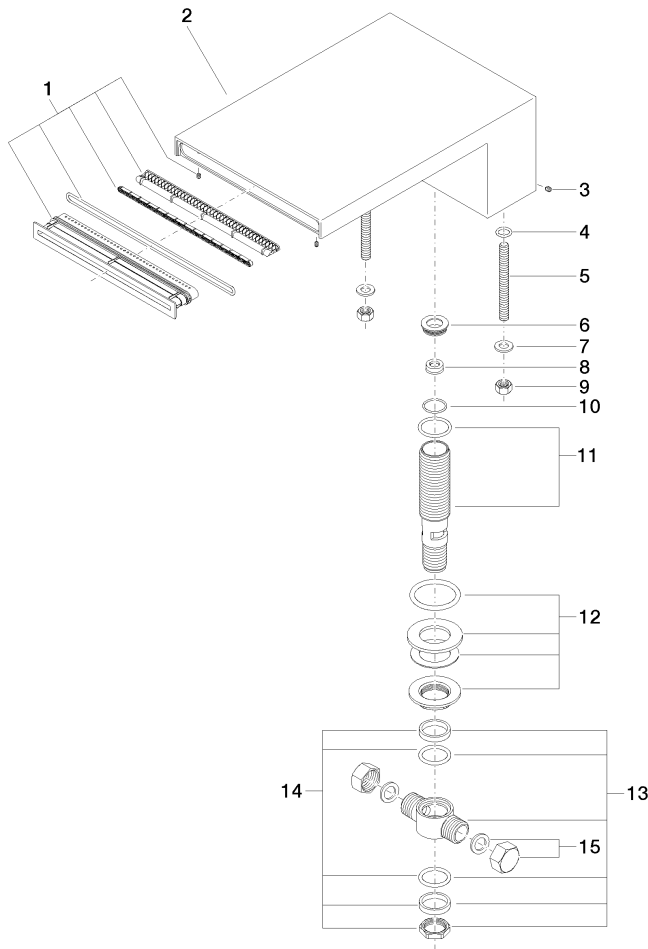

**MEM Bath cascade spout without diverter for deck mounting - Brushed Durabronz (23kt Gold)**

MEM

13 630 740

- 235mm projection
- cascade
- height of mixer 100 mm
- height up to aerator 80 mm
- hole diameter 32 mm
- 1/2" connection
- max. flow 26.5 l/min at 3 bar flow pressure
- WRAS 1809016

13 630 740  
mm [inches]

Flow rate chart

Trajectory diagram

Certificates

LGA\_19257.

WRAS\_1809016.

**MEM Bath cascade spout without diverter for deck mounting - Brushed  
Durabronz (23kt Gold)**

MEM

13 630 740  
Parts for other  
finishes can be found  
here: Chrome

**Spare parts list**

No.	Item Number	Name	Quantity used	Delivery time
1	90 29 03 059 00 90	insert	1	2
2	09 11 74 040-28	spout	1	20
3	09 31 11 044 90	pin	1	2
4	09 14 10 008 90	seal	2	2
5	09 31 11 011 90	pin	2	2
6	09 24 04 246 20 90	nipple	1	2
7	09 30 11 045 90	disc	2	2
8	09 23 01 057 90	flow reducer	1	2
9	09 23 10 023 90	nut	2	2
10	09 14 10 140 90	seal	1	2
11	90 30 01 033 00 90	base	1	2
12	04 23 10 004 04 90	fixing set	1	2
13	90 17 11 020 10 90	distributor	1	2
14	90 23 10 012 00 90	gasket kit	1	2
15	04 21 02 006 00 92	cap	2	2