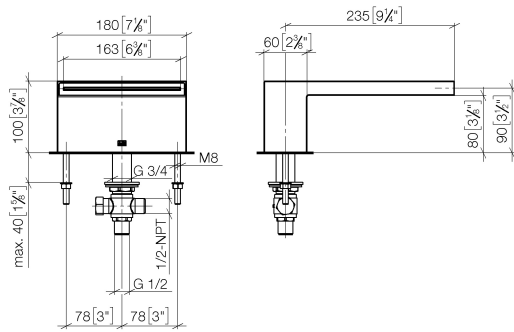

**MEM Bath cascade spout without diverter for deck mounting - Brushed Durabronz (23kt Gold)**

MEM

13 630 740

- 235mm projection
- cascade
- height of mixer 100 mm
- height up to aerator 80 mm
- hole diameter 32 mm
- 1/2" connection
- max. flow 26.5 l/min at 3 bar flow pressure
- WRAS 1809016

13 630 740  
mm [inches]

Flow rate chart

Trajectory diagram

Certificates

LGA\_19257.

WRAS\_1809016.

**MEM Bath cascade spout without diverter for deck mounting - Brushed  
Durabronz (23kt Gold)**

MEM

13 630 740  
Parts for other  
finishes can be found  
here: Chrome

**Spare parts list**

No.	Item Number	Name	Quantity used	Delivery time
1	90 29 03 059 00 90	insert	1	2
2	09 11 74 040-28	spout	1	20
3	09 31 11 044 90	pin	1	2
4	09 14 10 008 90	seal	2	2
5	09 31 11 011 90	pin	2	2
6	09 24 04 246 20 90	nipple	1	2
7	09 30 11 045 90	disc	2	2
8	09 23 01 057 90	flow reducer	1	2
9	09 23 10 023 90	nut	2	2
10	09 14 10 140 90	seal	1	2
11	90 30 01 033 00 90	base	1	2
12	04 23 10 004 04 90	fixing set	1	2
13	90 17 11 020 10 90	distributor	1	2
14	90 23 10 012 00 90	gasket kit	1	2
15	04 21 02 006 00 92	cap	2	2