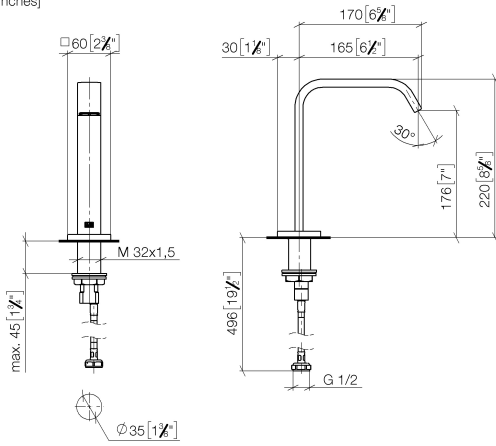

13 716 671

- 165mm projection
- fixed spout
- rectangular, air-enriched flow
- height of mixer 220 mm
- height up to aerator 176 mm
- hole diameter 35 mm
- rosette 60 x 60 mm
- 2x screw-in M 10 x 1 pressure hose, leak-tested
- " connection
- max. flow 4.6 l/min
- lead-free
- This product can help a building meet the requirements of Green Building Rating Systems, e.g. LEED®, BREEAM®, DGNB

For Touchfree control please order eSet Touchfree WITH or WITHOUT temperature adjustment

	Chrome	13 716 671-00
	Brushed Light Gold	13 716 671-27
	Brushed Chrome	13 716 671-93

13 716 671

mm [inches]

Flow rate chart