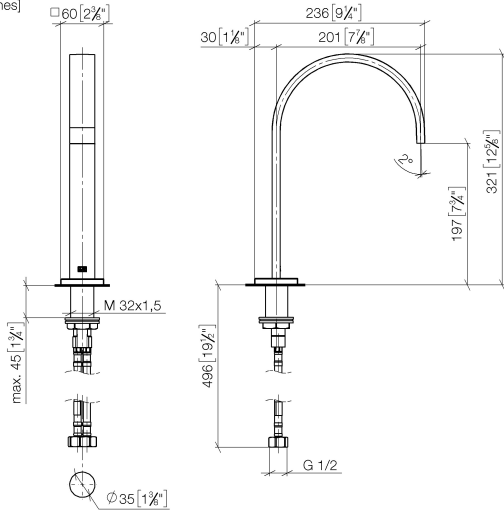

**MEM Deck-mounted basin spout without pop-up waste - Brushed Durabronz
(23kt Gold)**

MEM

13 716 782

- 200mm projection
- fixed spout
- rectangular, air-enriched flow
- height of mixer 321 mm
- height up to aerator 190 mm
- hole diameter 35 mm
- rosette 60 x 60 mm
- 2x screw-in M 10 x 1 pressure hose, leak-tested
- 1/2" connection
- max. flow 5.7 l/min
- lead-free
- This product can help a building meet the requirements of Green Building Rating Systems, e.g. LEED®, BREEAM®, DGNB

**MEM Deck-mounted basin spout without pop-up waste - Brushed Durabronze
(23kt Gold)**

MEM

13 716 782

mm [inches]

Flow rate chart

Codes & Standards

DIN 4109

Executive Order
no. 1007

ISO 3822

Ü-Zeichen

MEM Deck-mounted basin spout without pop-up waste - Brushed Durabross
(23kt Gold)

MEM

13 716 782
Certificates

LGA_28

GDV_0400

MEM Deck-mounted basin spout without pop-up waste - Brushed Durabronz (23kt Gold)

MEM

13 716 782

Product version from 3/10/2014 to 6/16/2021

Product version from 7/1/2021

Parts for other finishes can be found here: [Chrome](#)

MEM Deck-mounted basin spout without pop-up waste - Brushed Durabross
(23kt Gold)