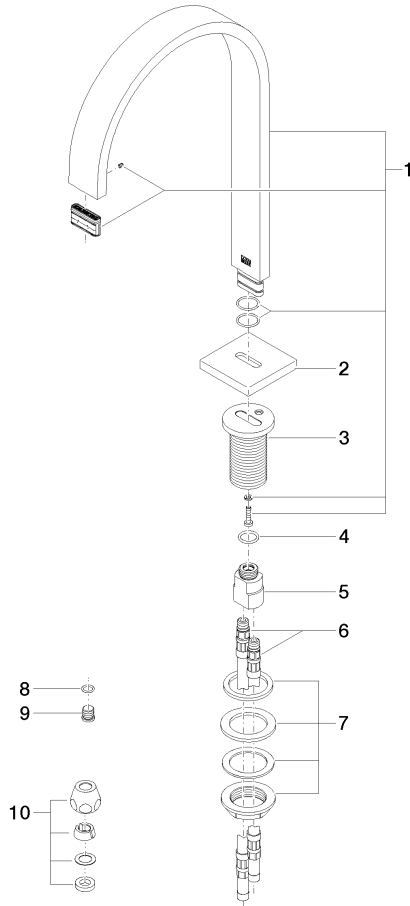

**MEM Deck-mounted basin spout without pop-up waste - Brushed Durabronz
(23kt Gold)**

MEM

13 716 782

- 200mm projection
- fixed spout
- rectangular, air-enriched flow
- height of mixer 321 mm
- height up to aerator 190 mm
- hole diameter 35 mm
- rosette 60 x 60 mm
- 2x screw-in M 10 x 1 pressure hose, leak-tested
- 1/2" connection
- max. flow 5.7 l/min
- lead-free
- This product can help a building meet the requirements of Green Building Rating Systems, e.g. LEED®, BREEAM®, DGNB

**MEM Deck-mounted basin spout without pop-up waste - Brushed Durabronze
(23kt Gold)**

MEM

13 716 782

mm [inches]

Flow rate chart

Codes & Standards

DIN 4109

Executive Order
no. 1007

MEM

13 716 782

Product version from 3/10/2014 to 6/16/2021

Product version from 7/1/2021

Parts for other finishes can be found here: [Chrome](#)

MEM Deck-mounted basin spout without pop-up waste - Brushed Durabross
(23kt Gold)

MEM

13 716 782

Spare parts list

Product version from 3/10/2014 to 6/16/2021

Product version from 7/1/2021

No.	Item Number	Name	Quantity used	Delivery time
	90 28 22 155 01-28	spout	12	20