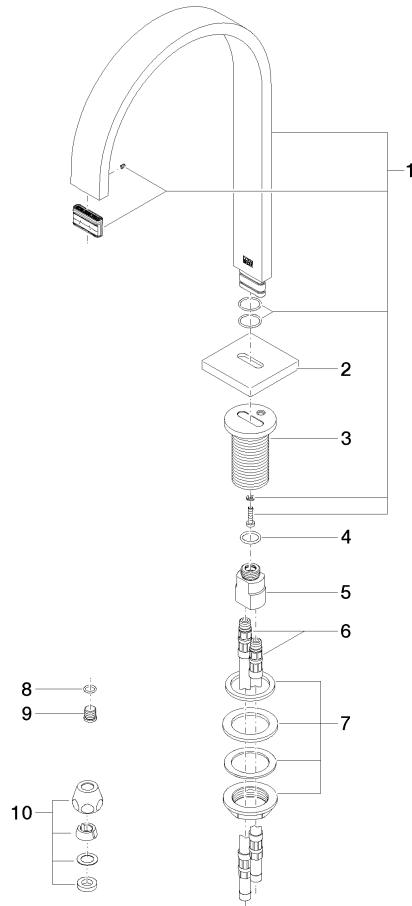

MEM Deck-mounted basin spout without pop-up waste - Brushed Champagne (22kt Gold)

MEM

13 716 782

- 200mm projection
- fixed spout
- rectangular, air-enriched flow
- height of mixer 321 mm
- height up to aerator 190 mm
- hole diameter 35 mm
- rosette 60 x 60 mm
- 2x screw-in M 10 x 1 pressure hose, leak-tested
- 1/2" connection
- max. flow 5.7 l/min
- lead-free
- This product can help a building meet the requirements of Green Building Rating Systems, e.g. LEED®, BREEAM®, DGNB

**MEM Deck-mounted basin spout without pop-up waste - Brushed Champagne
(22kt Gold)**

MEM

13 716 782
mm [inches]

Flow rate chart

Codes & Standards

Executive Order
no. 1007

MEM Deck-mounted basin spout without pop-up waste - Brushed Champagne
(22kt Gold)

MEM

13 716 782
Certificates

GDV_0400

MEM Deck-mounted basin spout without pop-up waste - Brushed Champagne (22kt Gold)

MEM

13 716 782

Product version from 7/1/2021

Parts for other finishes can be found here: [Chrome](#)

MEM Deck-mounted basin spout without pop-up waste - Brushed Champagne
(22kt Gold)

MEM

13 716 782

Spare parts list

Product version from 7/1/2021