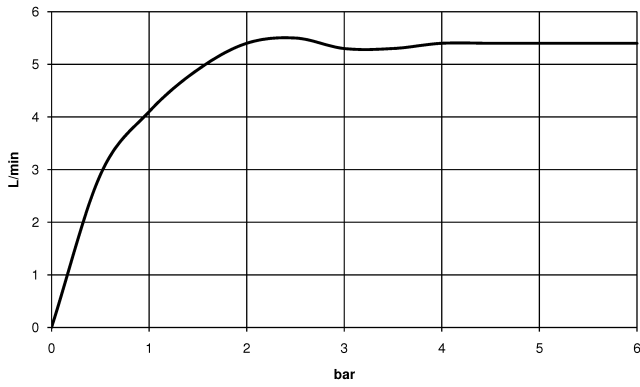

MEM Deck-mounted basin spout without pop-up waste - Brushed Champagne (22kt Gold)

MEM

13 716 782

- 200mm projection
- fixed spout
- rectangular, air-enriched flow
- height of mixer 321 mm
- height up to aerator 190 mm
- hole diameter 35 mm
- rosette 60 x 60 mm
- 2x screw-in M 10 x 1 pressure hose, leak-tested
- 1/2" connection
- max. flow 5.7 l/min
- lead-free
- This product can help a building meet the requirements of Green Building Rating Systems, e.g. LEED®, BREEAM®, DGNB

**MEM Deck-mounted basin spout without pop-up waste - Brushed Champagne
(22kt Gold)**

MEM

13 716 782
mm [inches]

Flow rate chart

Codes & Standards

Executive Order
no. 1007

MEM Deck-mounted basin spout without pop-up waste - Brushed Champagne
(22kt Gold)