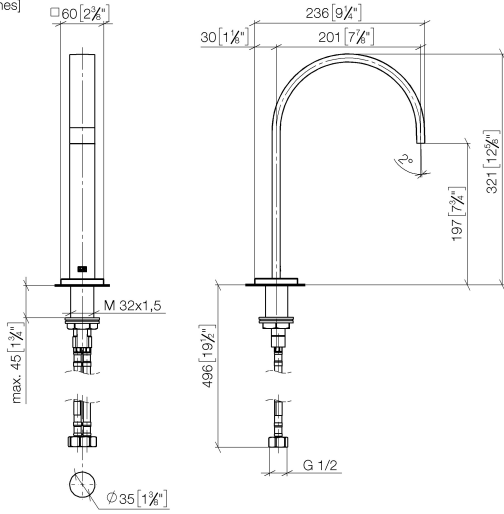

MEM Deck-mounted basin spout without pop-up waste - Brushed Champagne (22kt Gold)

MEM

13 716 782

- 200mm projection
- fixed spout
- rectangular, air-enriched flow
- height of mixer 321 mm
- height up to aerator 190 mm
- hole diameter 35 mm
- rosette 60 x 60 mm
- 2x screw-in M 10 x 1 pressure hose, leak-tested
- 1/2" connection
- max. flow 5.7 l/min
- lead-free
- This product can help a building meet the requirements of Green Building Rating Systems, e.g. LEED®, BREEAM®, DGNB

**MEM Deck-mounted basin spout without pop-up waste - Brushed Champagne
(22kt Gold)**

MEM

13 716 782
mm [inches]

Flow rate chart

Codes & Standards

Executive Order
no. 1007

MEM Deck-mounted basin spout without pop-up waste - Brushed Champagne
(22kt Gold)

MEM

13 716 782
Certificates

GDV_0400

MEM Deck-mounted basin spout without pop-up waste - Brushed Champagne (22kt Gold)

MEM

13 716 782

Product version from 7/1/2021

Parts for other finishes can be found here: [Chrome](#)

MEM Deck-mounted basin spout without pop-up waste - Brushed Champagne
(22kt Gold)

MEM

13 716 782

Spare parts list

Product version from 7/1/2021