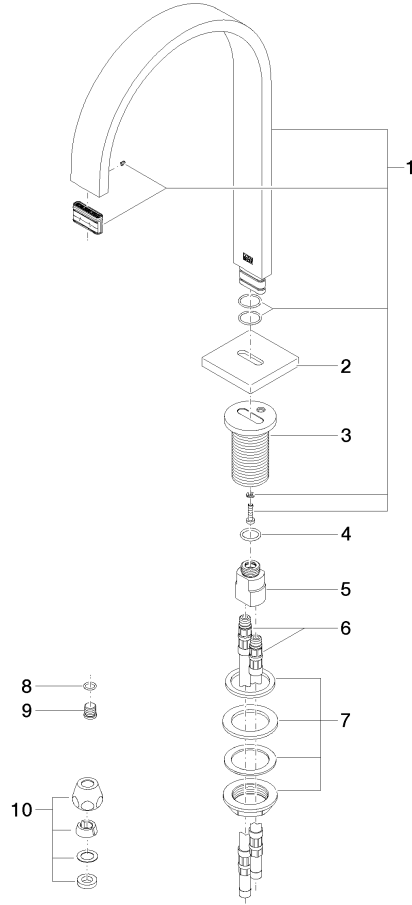

MEM Deck-mounted basin spout without pop-up waste - Champagne (22kt Gold)

MEM

13 716 782

- 200mm projection
- fixed spout
- rectangular, air-enriched flow
- height of mixer 321 mm
- height up to aerator 190 mm
- hole diameter 35 mm
- rosette 60 x 60 mm
- 2x screw-in M 10 x 1 pressure hose, leak-tested
- 1/2" connection
- max. flow 5.7 l/min
- lead-free
- This product can help a building meet the requirements of Green Building Rating Systems, e.g. LEED®, BREEAM®, DGNB

Flow rate chart

Codes & Standards

Executive Order
no. 1007

MEM Deck-mounted basin spout without pop-up waste - Champagne (22kt Gold)

MEM

13 716 782
Certificates

GDV_0400

MEM Deck-mounted basin spout without pop-up waste - Champagne (22kt Gold)

MEM

13 716 782

Product version from 7/1/2021

Parts for other finishes can be found here: [Chrome](#)

MEM Deck-mounted basin spout without pop-up waste - Champagne (22kt Gold)

MEM

13 716 782

Spare parts list