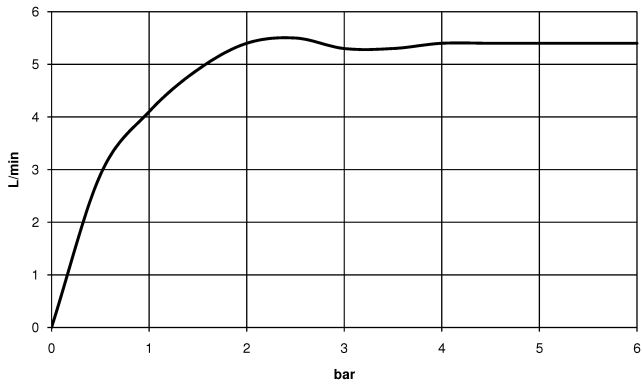

MEM Deck-mounted basin spout without pop-up waste - Champagne (22kt Gold)

MEM

13 716 782

- 200mm projection
- fixed spout
- rectangular, air-enriched flow
- height of mixer 321 mm
- height up to aerator 190 mm
- hole diameter 35 mm
- rosette 60 x 60 mm
- 2x screw-in M 10 x 1 pressure hose, leak-tested
- 1/2" connection
- max. flow 5.7 l/min
- lead-free
- This product can help a building meet the requirements of Green Building Rating Systems, e.g. LEED®, BREEAM®, DGNB

Flow rate chart

Codes & Standards

Executive Order
no. 1007

MEM Deck-mounted basin spout without pop-up waste - Champagne (22kt Gold)

MEM

13 716 782
Certificates

GDV_0400

MEM Deck-mounted basin spout without pop-up waste - Champagne (22kt Gold)