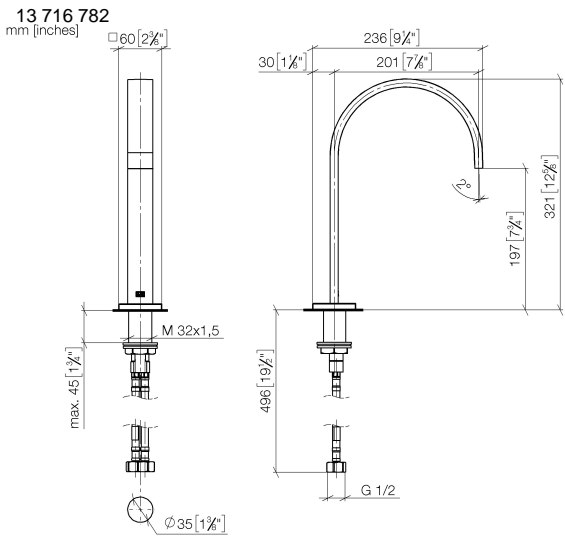

MEM Deck-mounted basin spout without pop-up waste - Champagne (22kt Gold)

MEM

13 716 782

- 200mm projection
- fixed spout
- rectangular, air-enriched flow
- height of mixer 321 mm
- height up to aerator 190 mm
- hole diameter 35 mm
- rosette 60 x 60 mm
- 2x screw-in M 10 x 1 pressure hose, leak-tested
- 1/2" connection
- max. flow 5.7 l/min
- lead-free
- This product can help a building meet the requirements of Green Building Rating Systems, e.g. LEED®, BREEAM®, DGNB

Flow rate chart

Codes & Standards

Executive Order
no. 1007

MEM Deck-mounted basin spout without pop-up waste - Champagne (22kt Gold)

MEM

13 716 782
Certificates

GDV_0400

MEM Deck-mounted basin spout without pop-up waste - Champagne (22kt Gold)

MEM

13 716 782

Product version from 7/1/2021

Parts for other finishes can be found here: [Chrome](#)

MEM Deck-mounted basin spout without pop-up waste - Champagne (22kt Gold)

MEM

13 716 782

Spare parts list